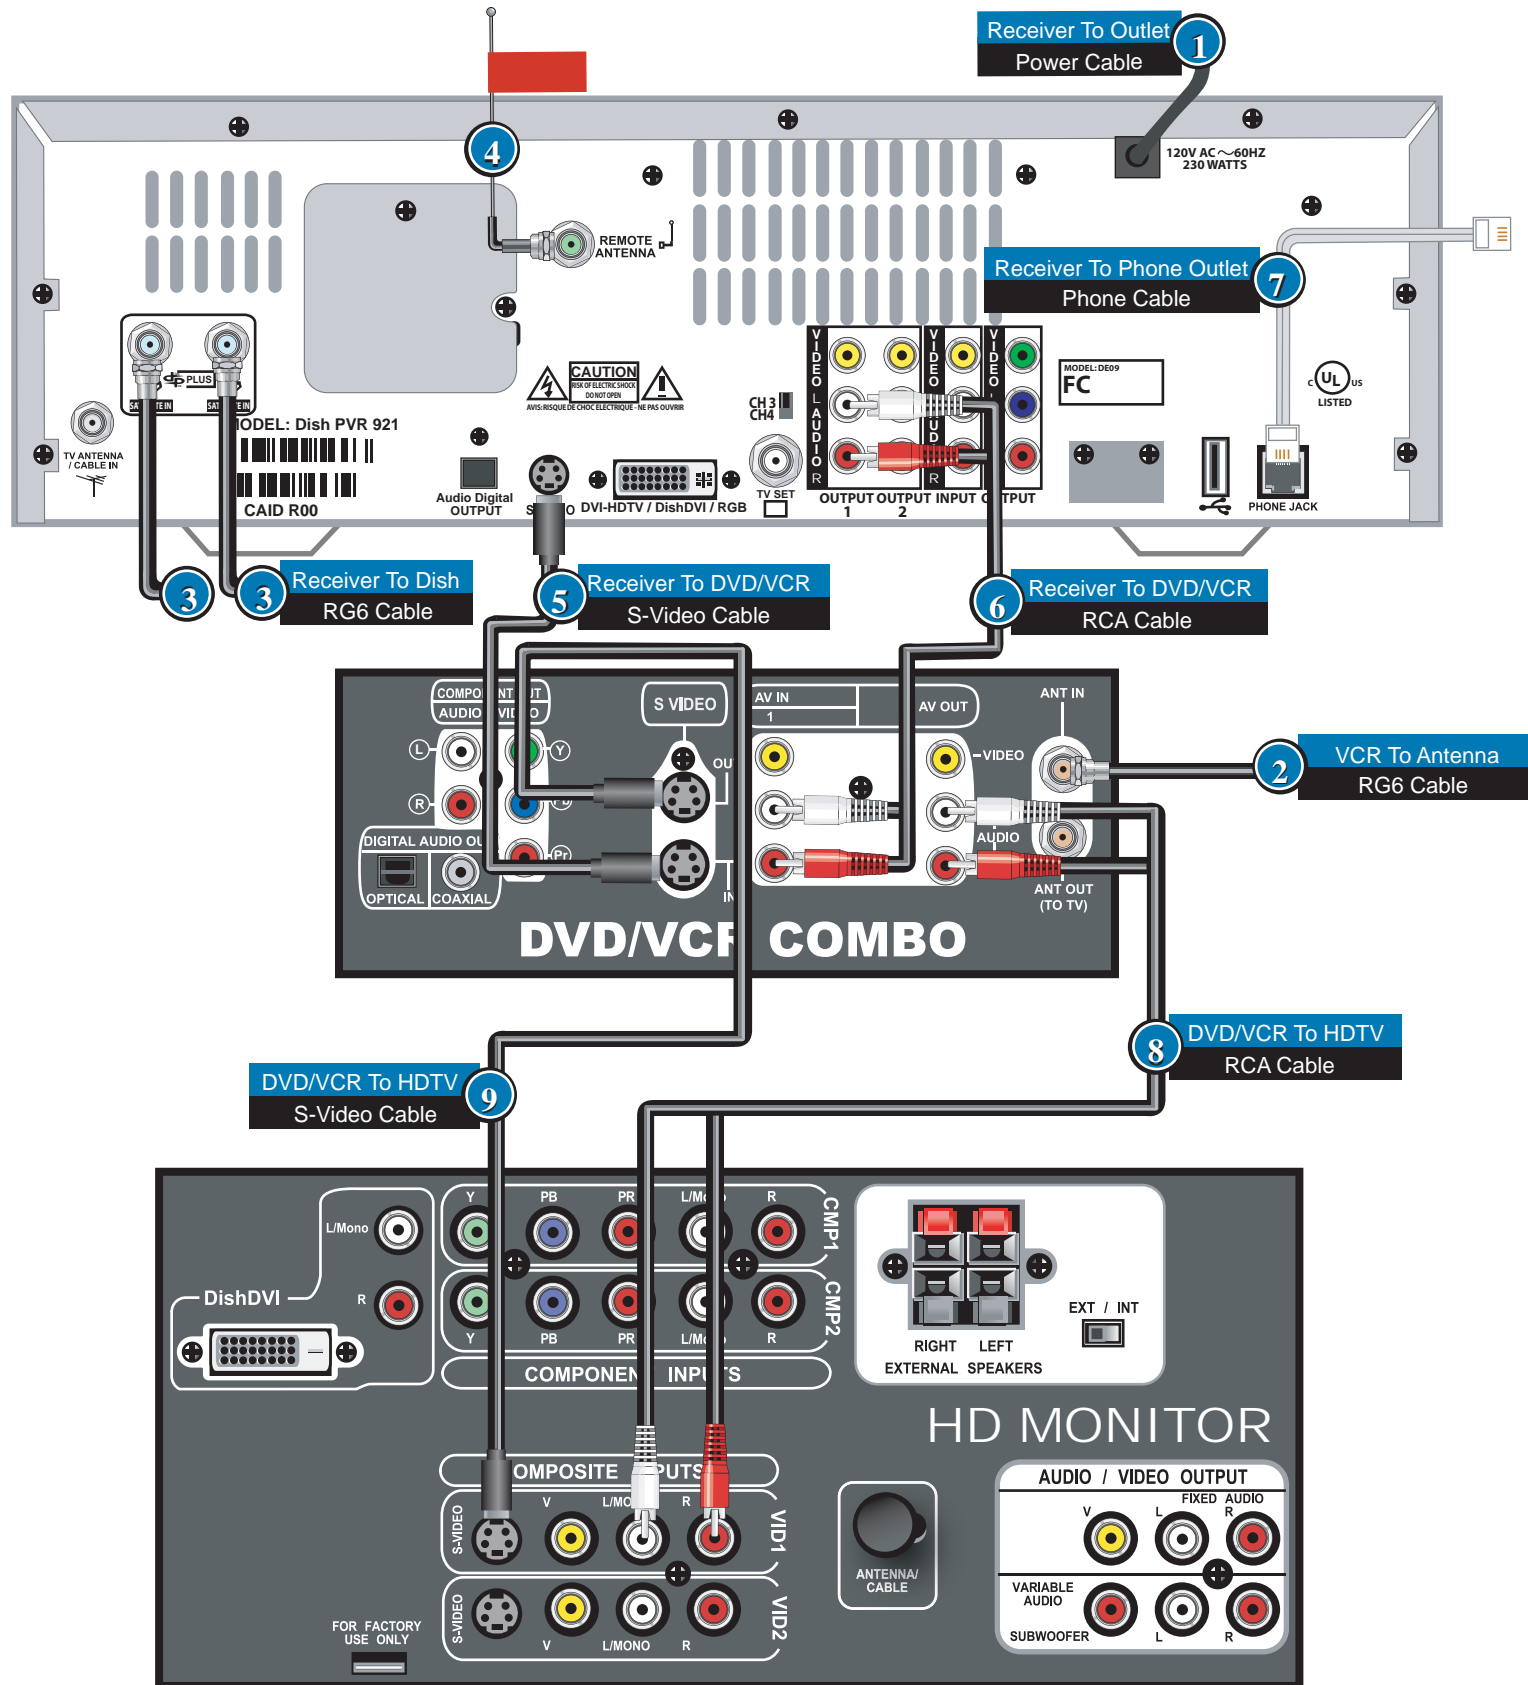

DISH Player-HD DVR 921 W/ DVD/VCR Combo S-Video Cable Connections

NOTE: The devices shown below are for EXAMPLE ONLY.

NOTE: You may need to tune the HDTV to a special channel to use S-VIDEO. Consult the HDTV user's guide for specific instructions.