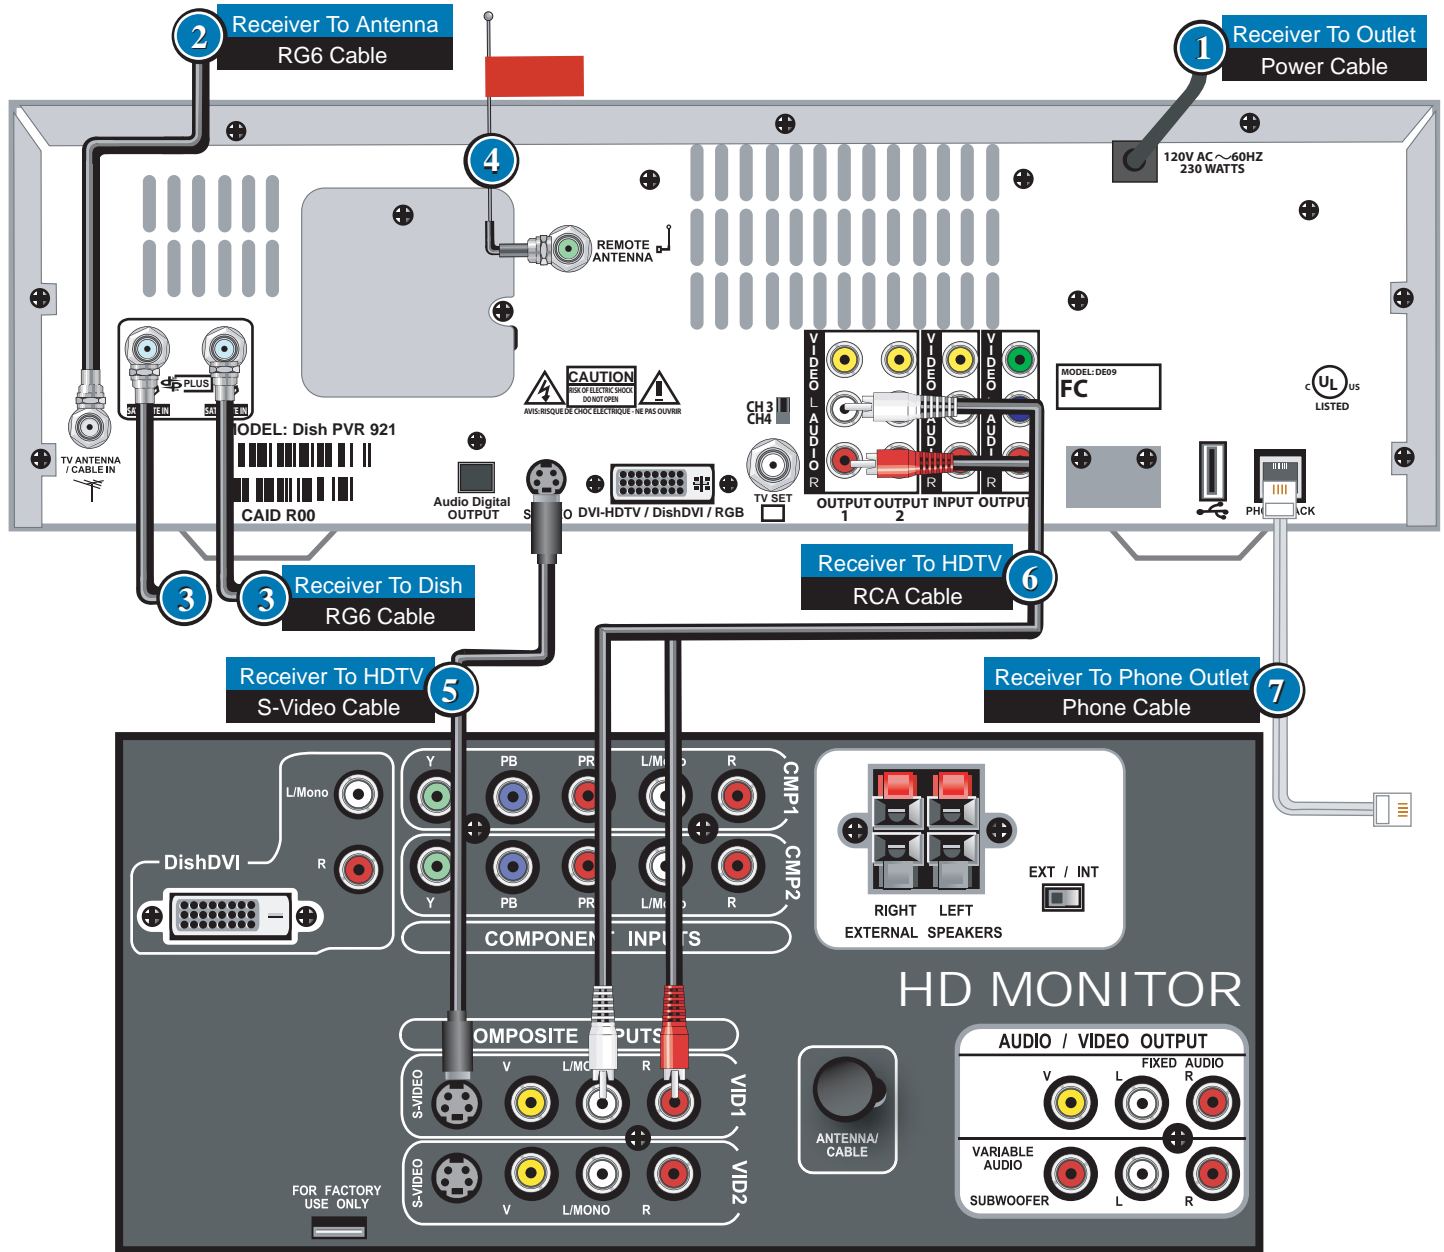

DISH Player-HD DVR 921 S-Video Cable Connections

NOTE: The devices shown below are for EXAMPLE ONLY.

NOTE:
You may need to tune the HDTV to a special channel to use S-VIDEO. Consult the HDTV user's guide for specific instructions.