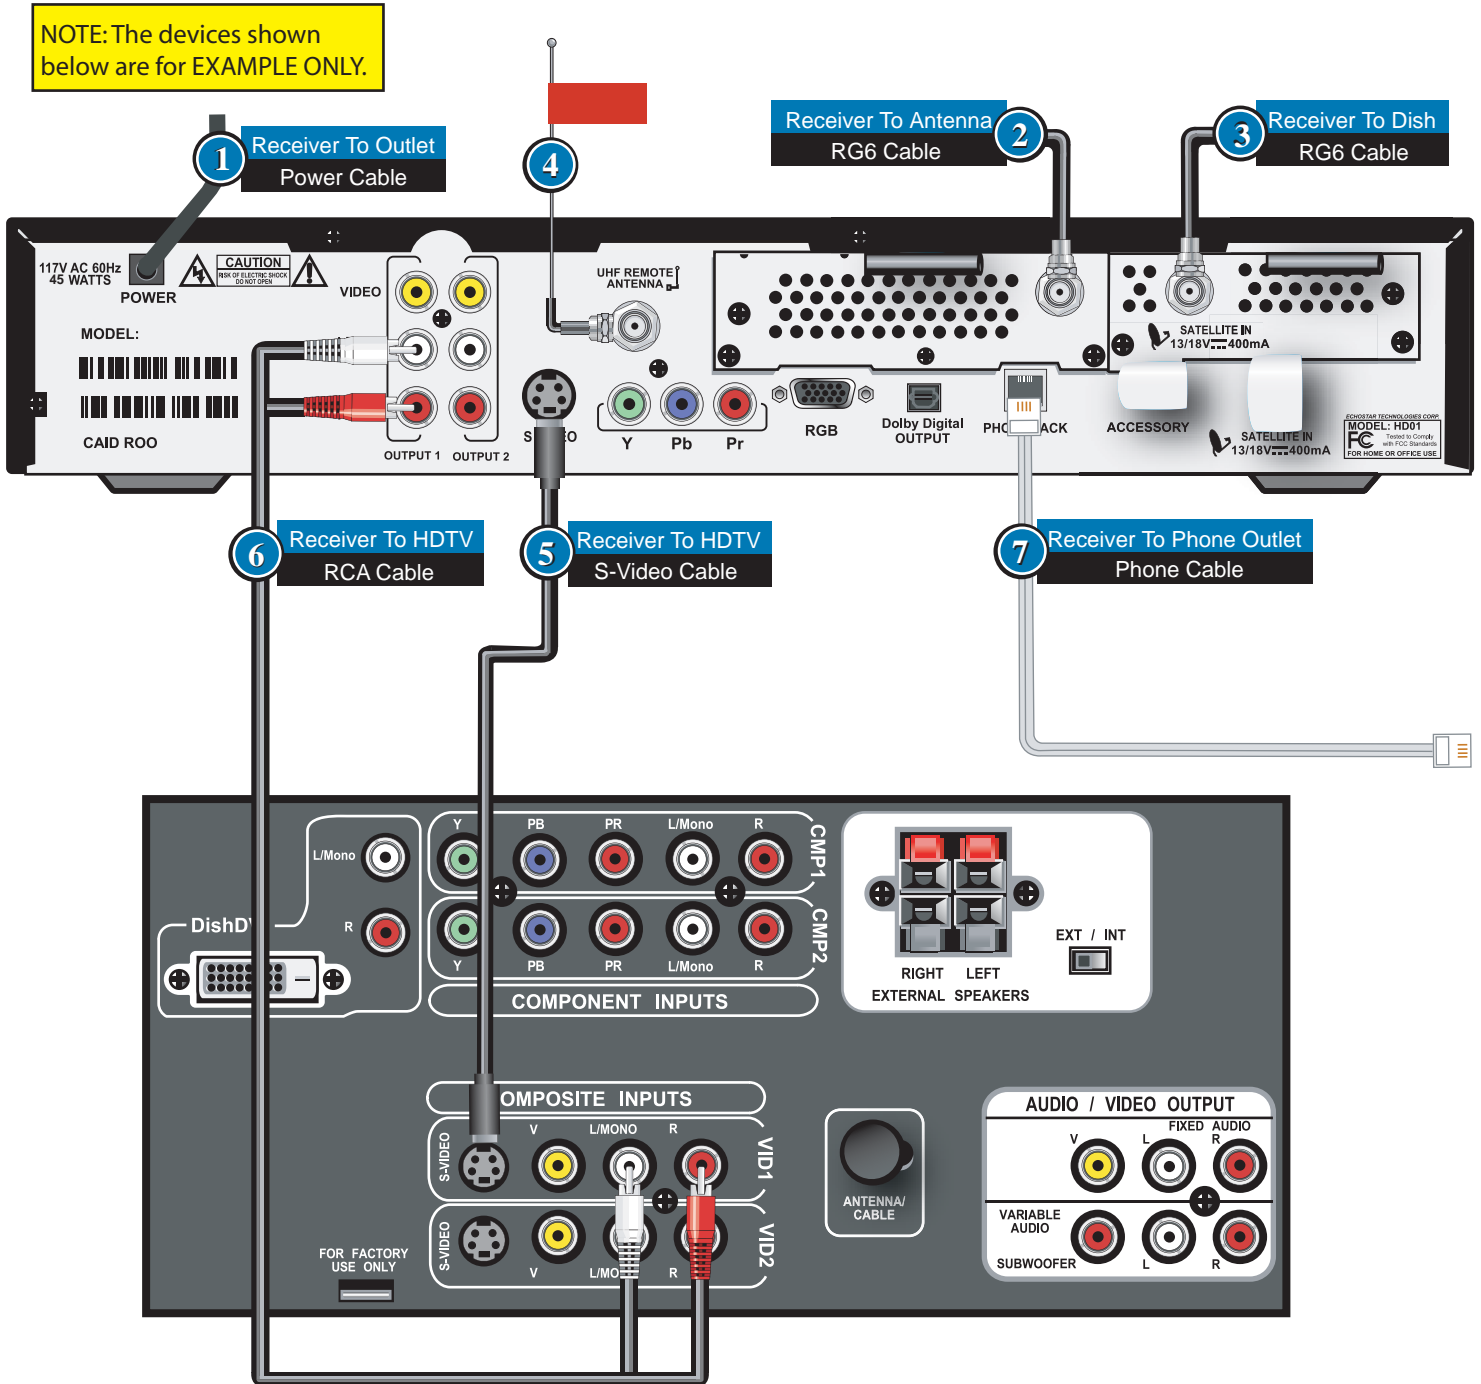

Model 6000 S-Video Cable Connections

NOTE: The devices shown below are for EXAMPLE ONLY.

NOTE: You may need to tune the HDTV to a special channel to use S-VIDEO. Consult the HDTV user's guide for specific instructions.