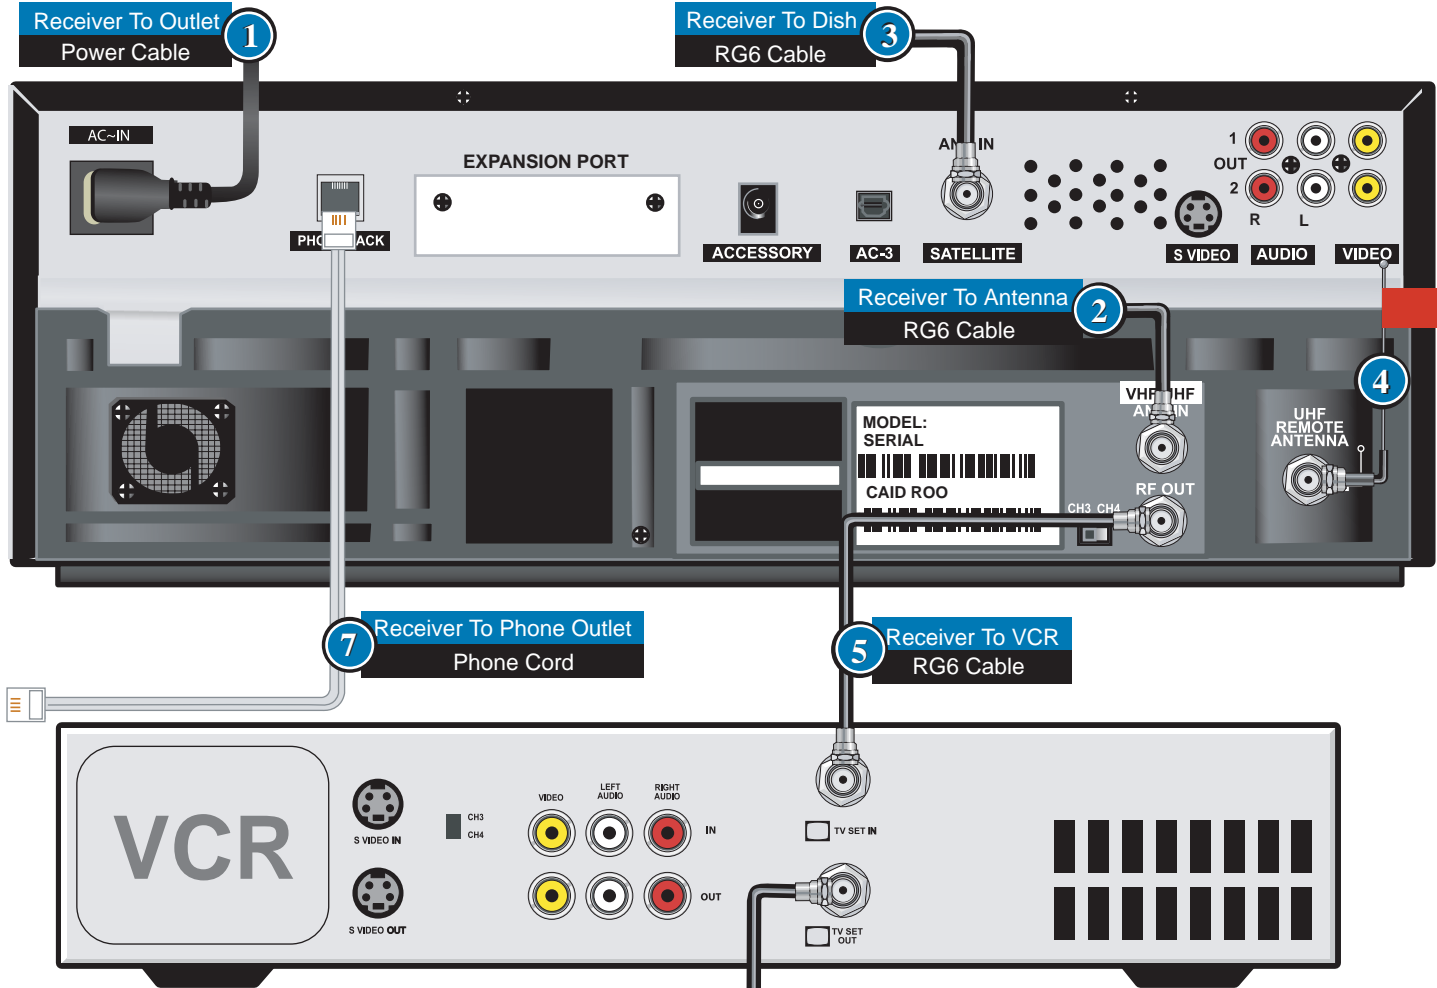

## Model JVC DVHS IRR W/VCR Coax Cable Connections

**NOTE:** The devices shown below are for EXAMPLE ONLY.

**NOTE:** Keep the VCR tuned to channel 3 or 4 to match the receiver.