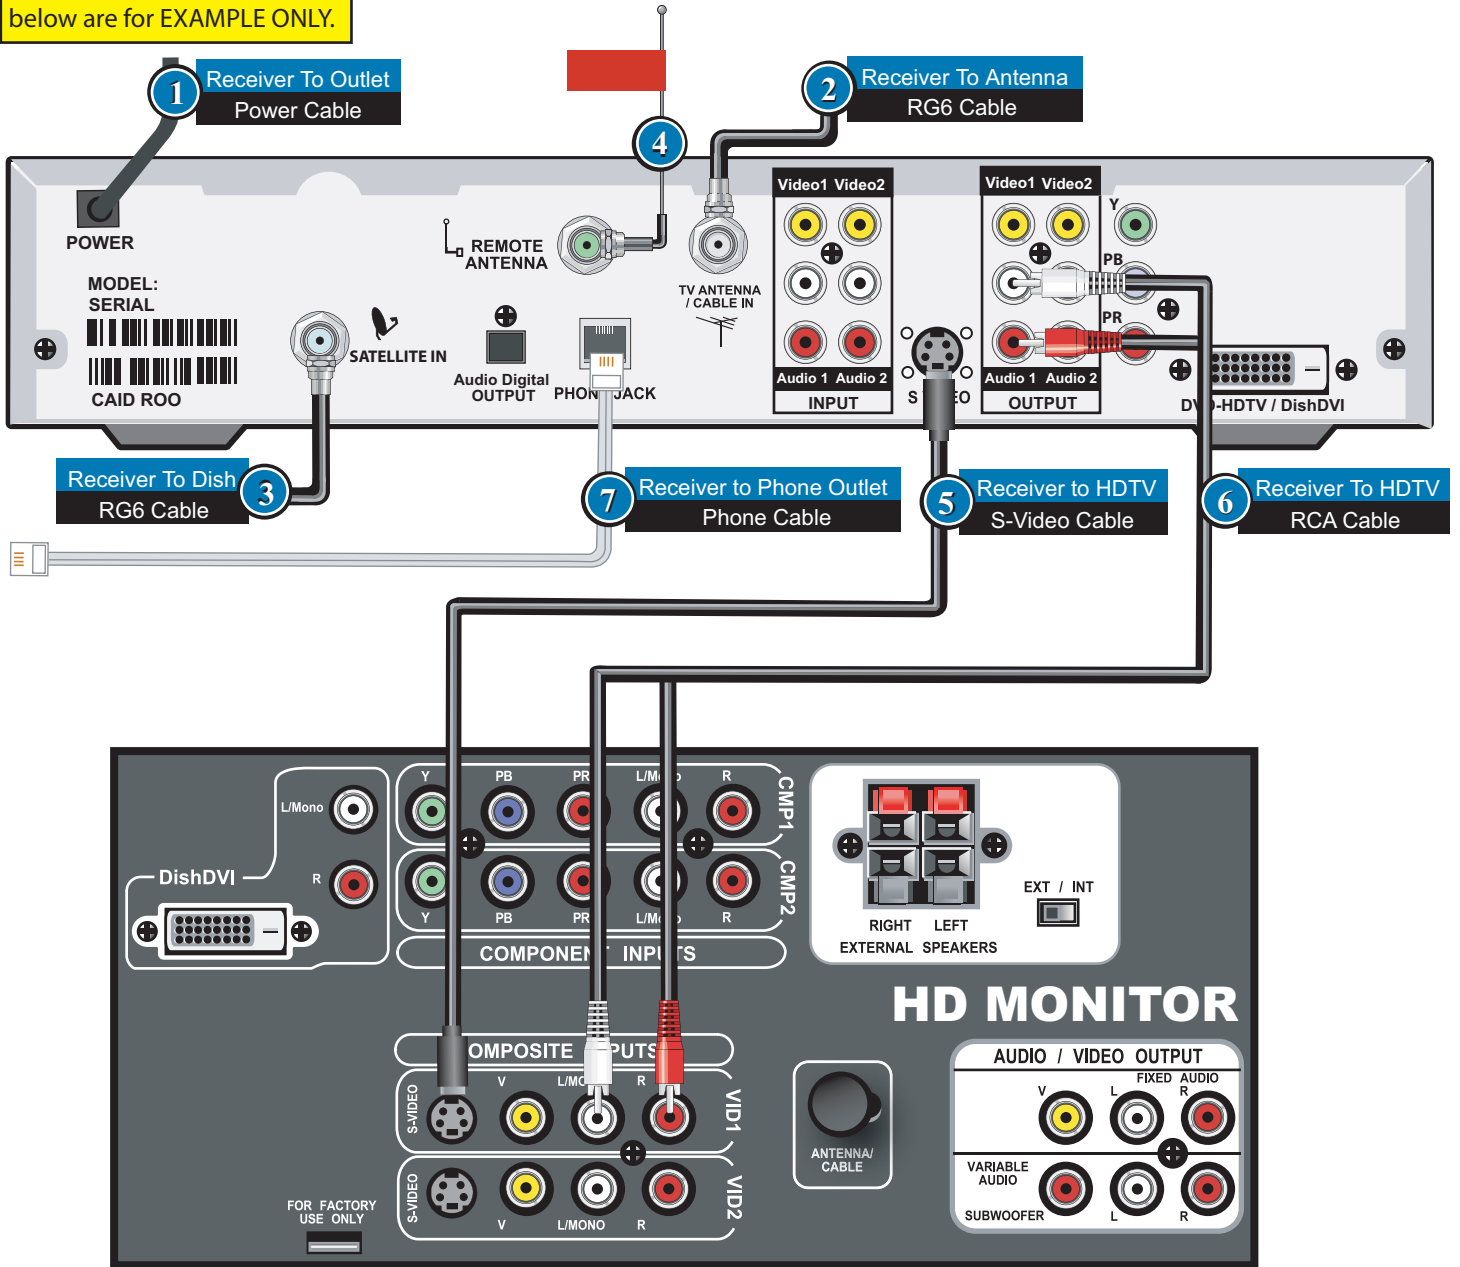

DISH 811 S-Video Cable Connections

NOTE: The devices shown below are for EXAMPLE ONLY.

NOTE:

You may need to tune the HDTV to a special channel to use S-VIDEO. Consult the HDTV user's guide for specific instructions.