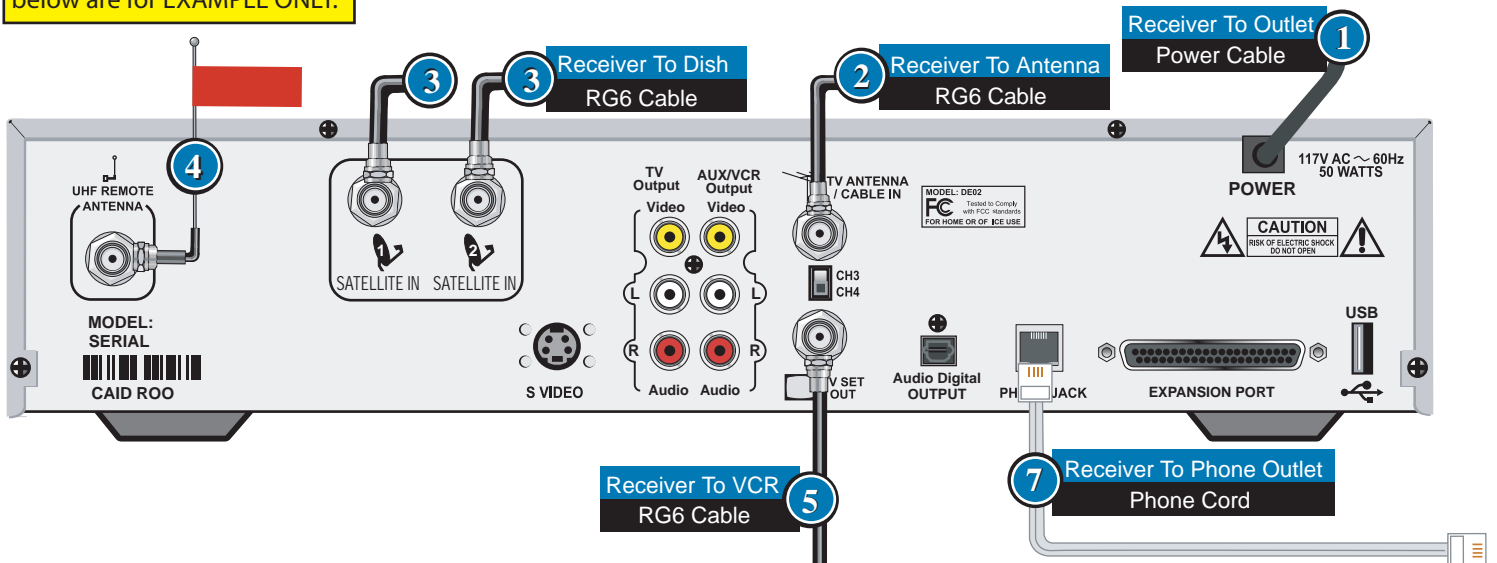

## DISH 721 W/VCR Coax Cable Connections

NOTE: The devices shown below are for EXAMPLE ONLY.

NOTE: Keep the VCR tuned to channel 3 or 4 to match the receiver.

VCR To TV RG6 Cable (6)