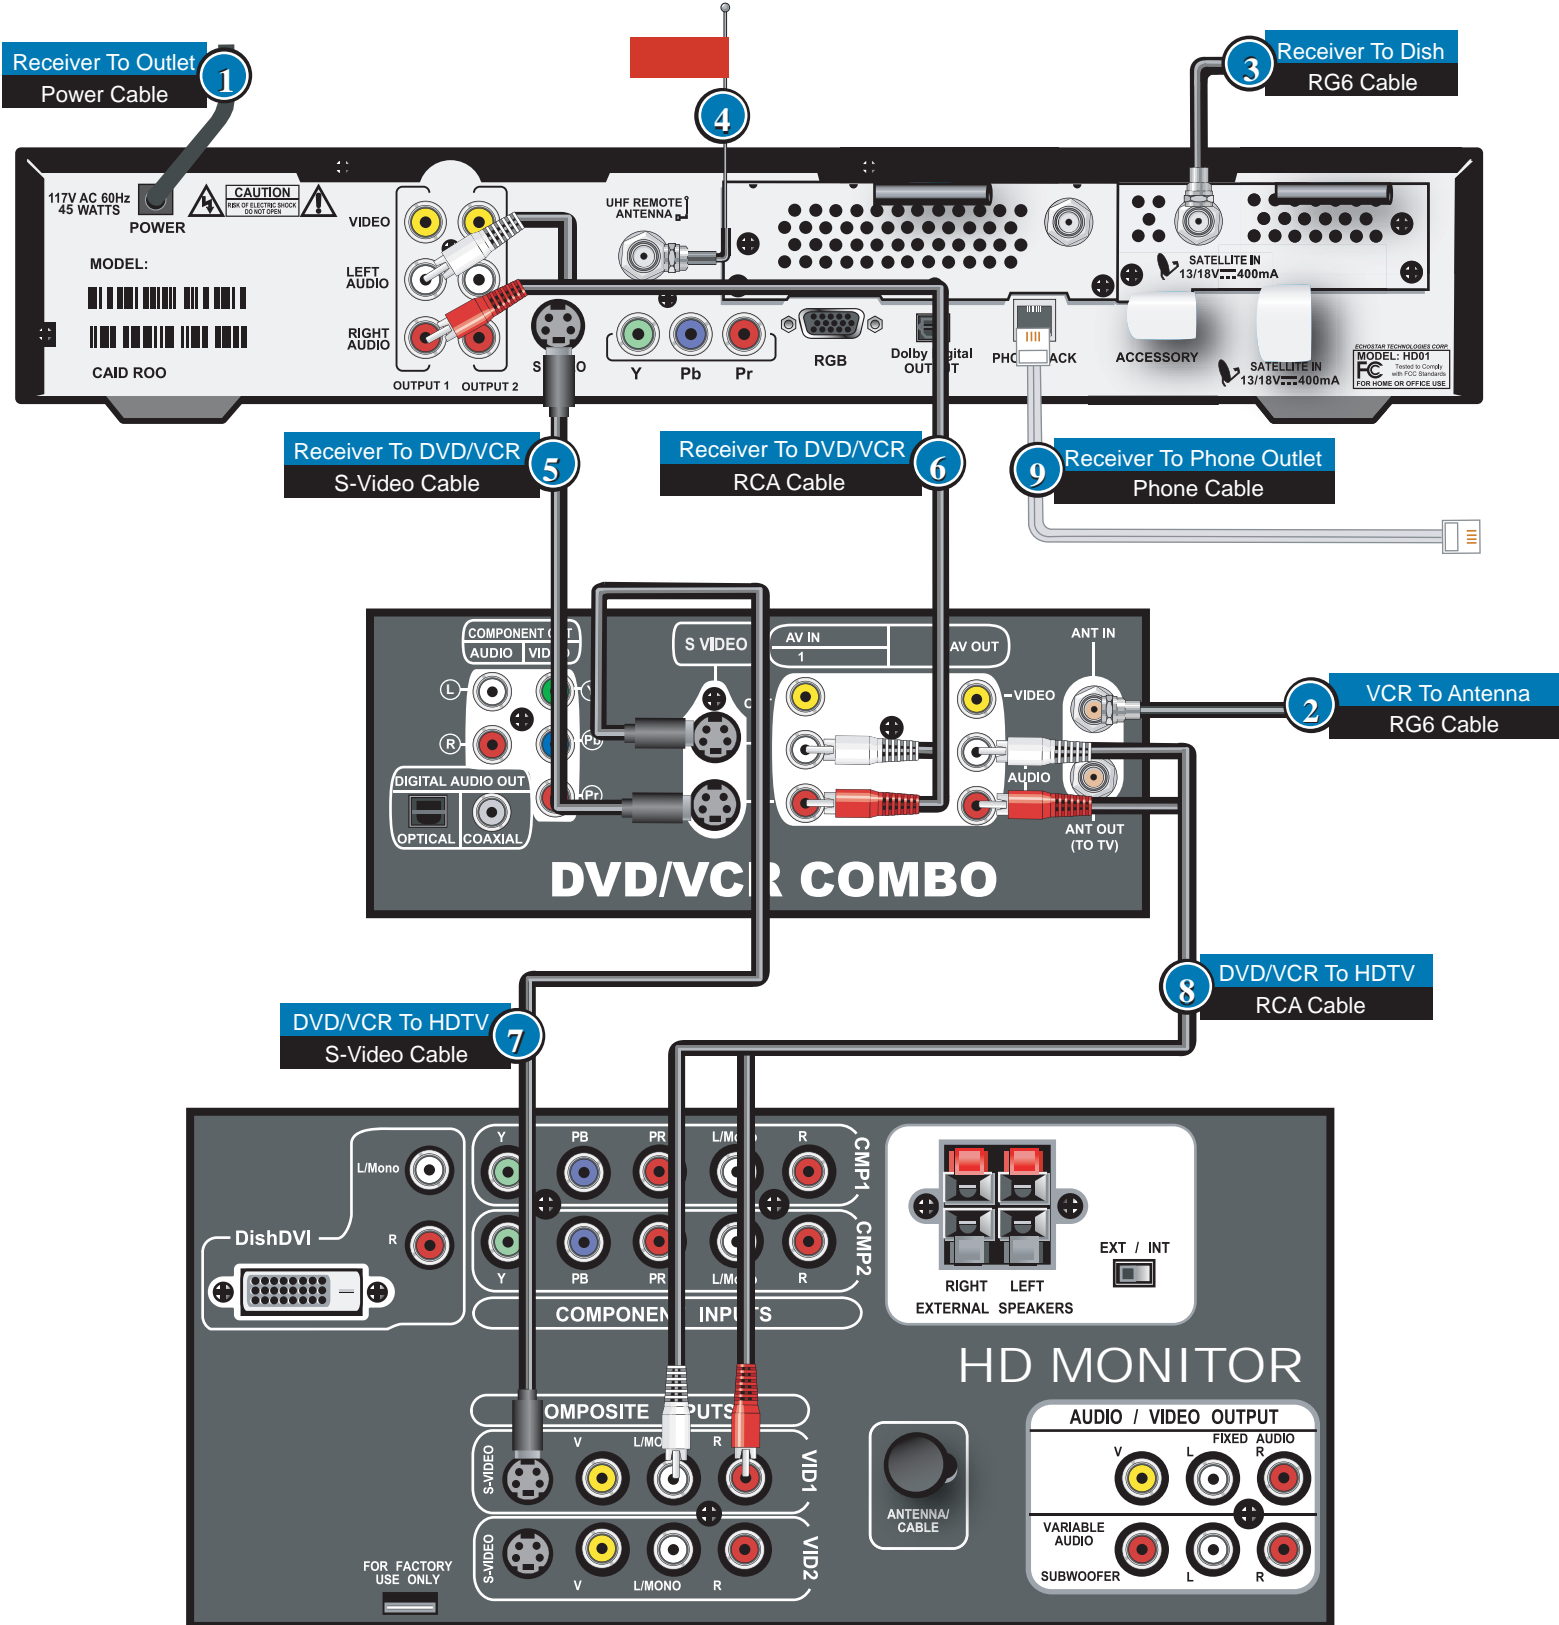

Model 6000 S-Video DVD/VCR Combo Cable Connections

NOTE: The devices shown below are for EXAMPLE ONLY.

NOTE: You may need to tune the HDTV to a special channel to use S-VIDEO. Consult the HDTV user's guide for specific instructions.