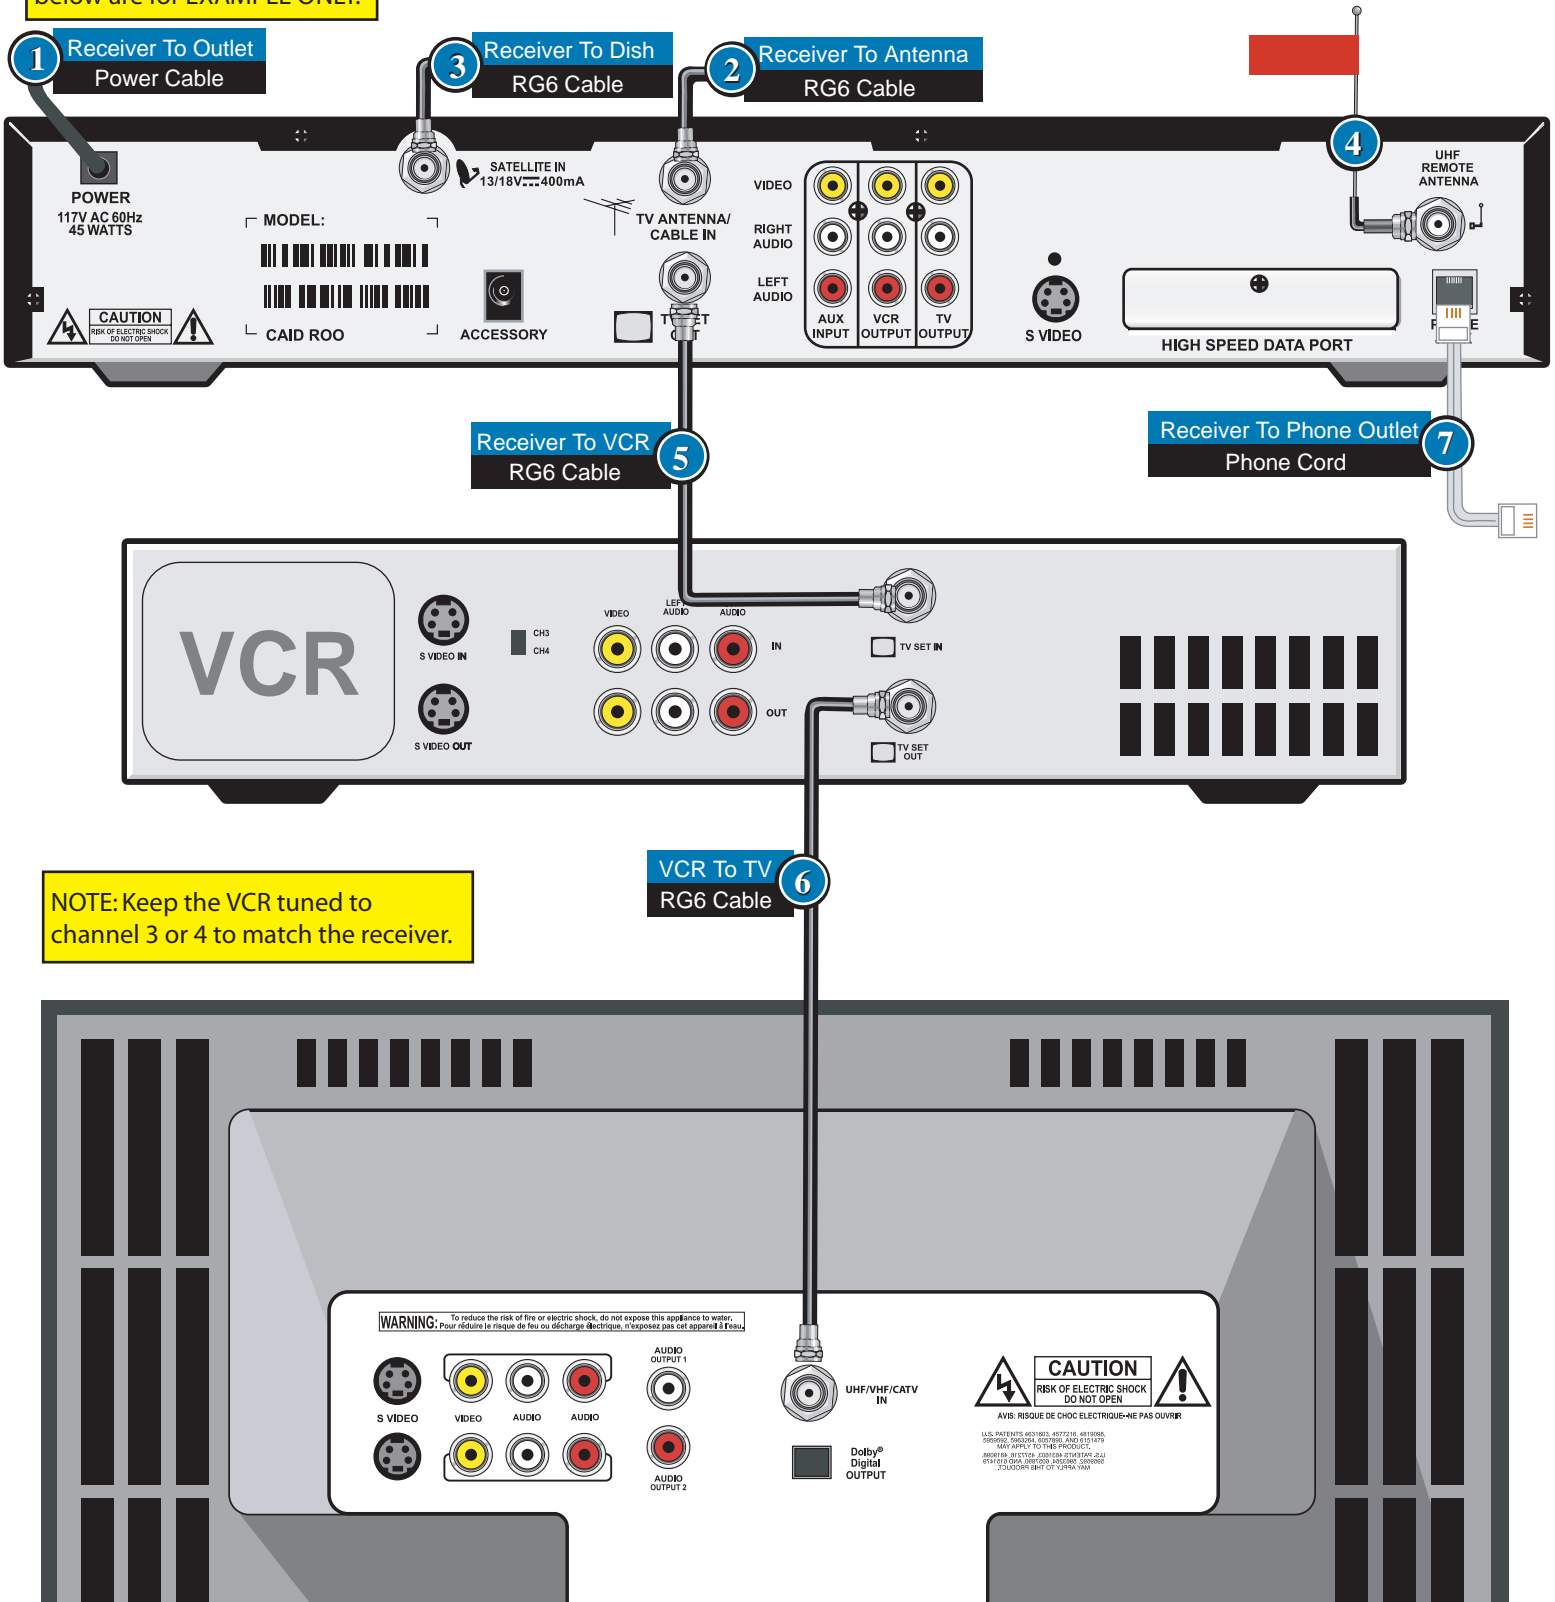

Model 5000 W/VCR Coax Cable Connections

NOTE: The devices shown below are for EXAMPLE ONLY.

NOTE: Keep the VCR tuned to channel 3 or 4 to match the receiver.