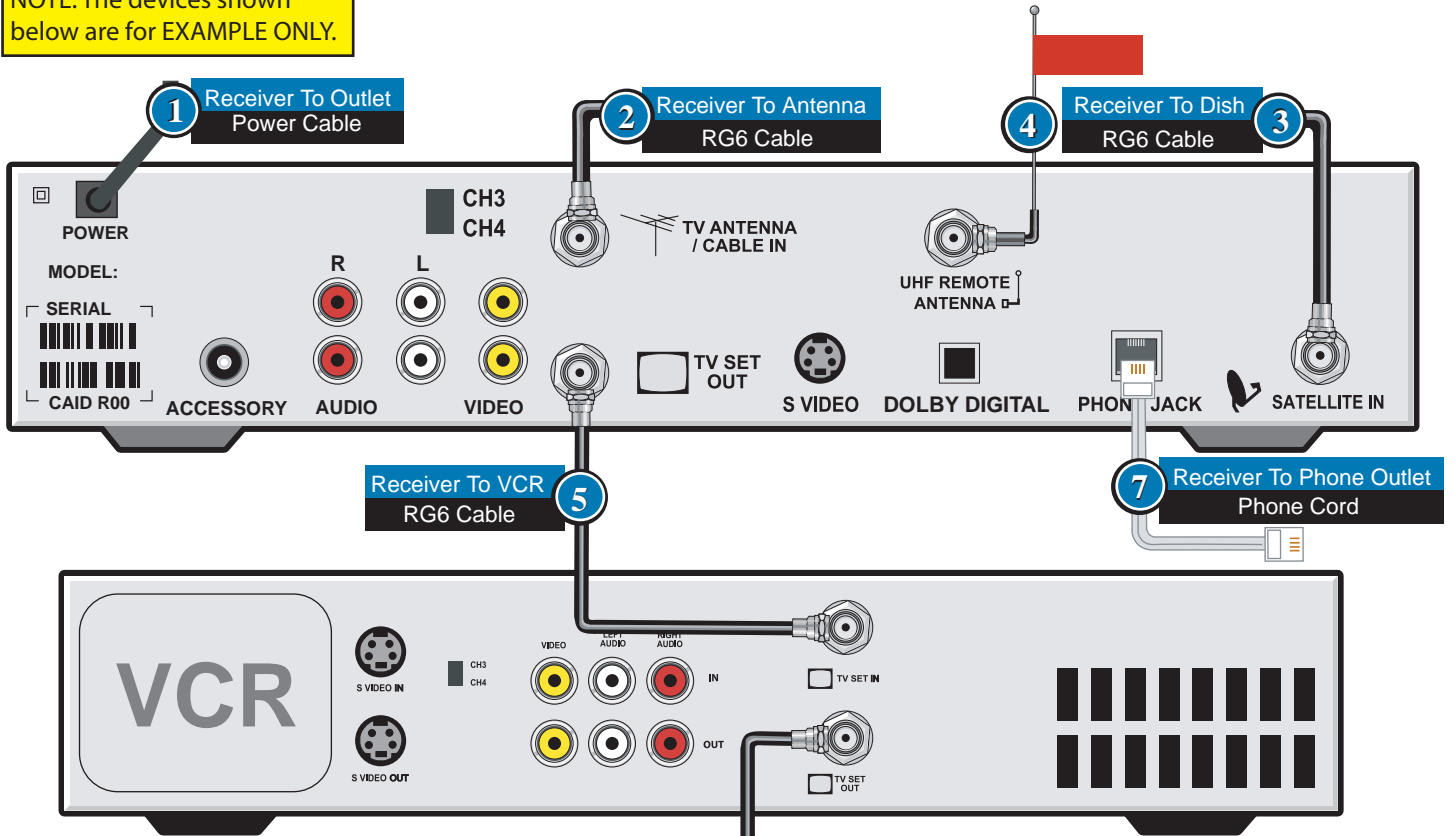

Model 4900 W/VCR Coax Cable Connections

NOTE: The devices shown below are for EXAMPLE ONLY.

NOTE: Keep the VCR tuned to channel 3 or 4 to match the receiver.