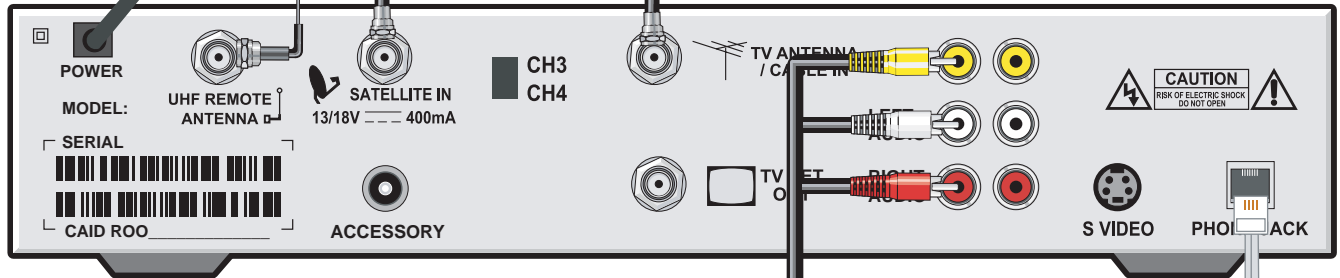

Model 4000 RCA Cable Connections

NOTE: The devices shown below are for EXAMPLE ONLY.

Receiver To Outlet
Power Cable

1

Receiver To Dish
RG6 Cable

3

Receiver To Antenna
RG6 Cable

2

Receiver To TV
RCA Cable

5

Receiver To Phone Outlet
Phone Cord

6