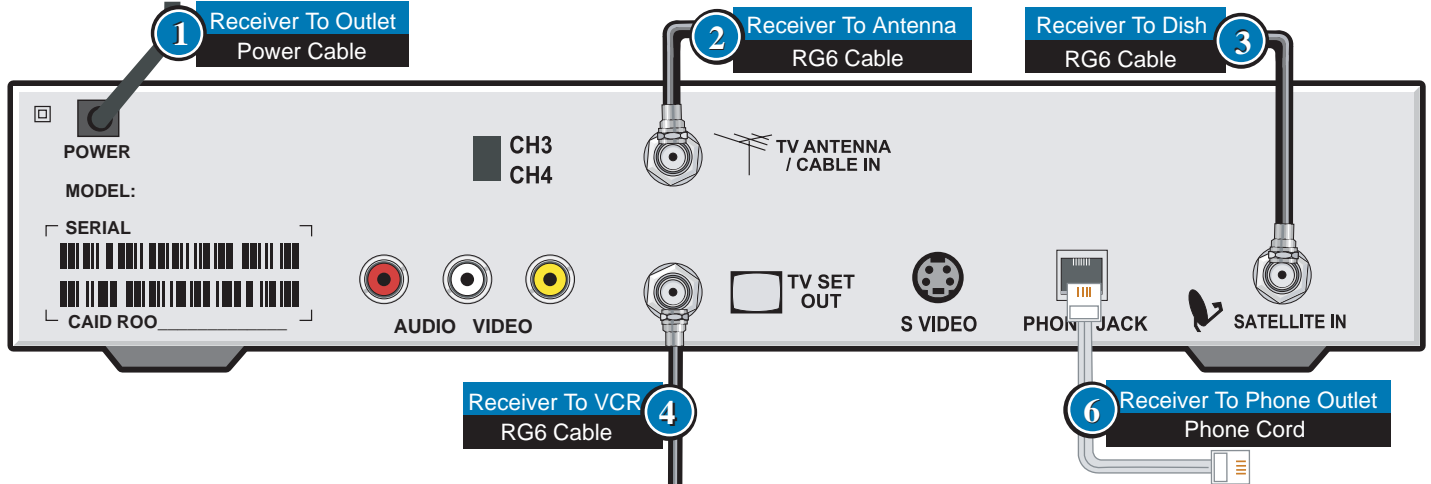

## Model 3900 W/VCR Coax Cable Connections

NOTE: The devices shown below are for EXAMPLE ONLY.

NOTE: Keep the VCR tuned to channel 3 or 4 to match the receiver.