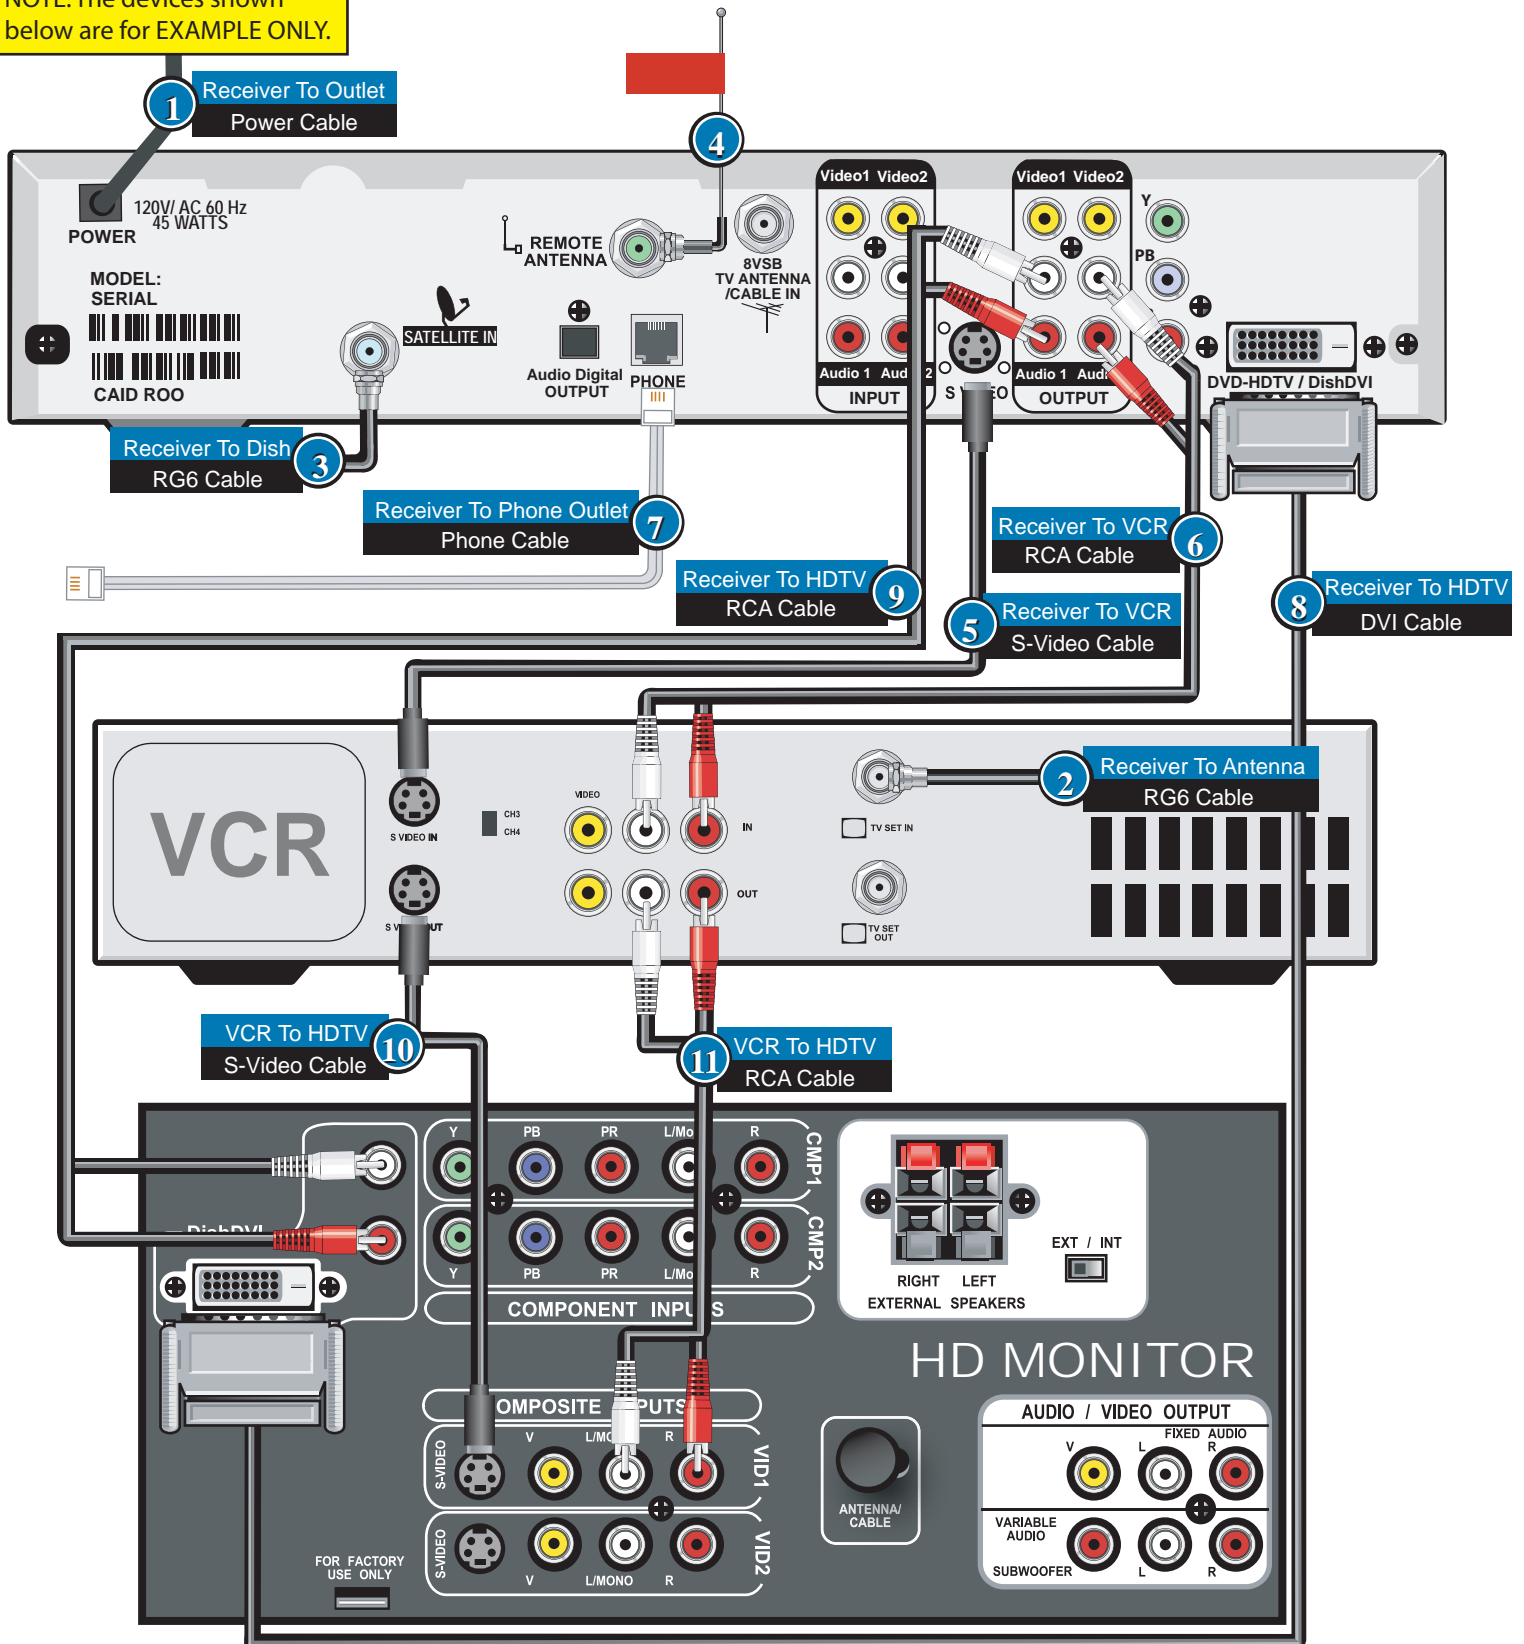

DISH 381 S-Video VCR Cable Connections

NOTE: The devices shown below are for EXAMPLE ONLY.

NOTE: You may need to tune the HDTV to a special channel to use S-VIDEO. Consult the HDTV user's guide for specific instructions.