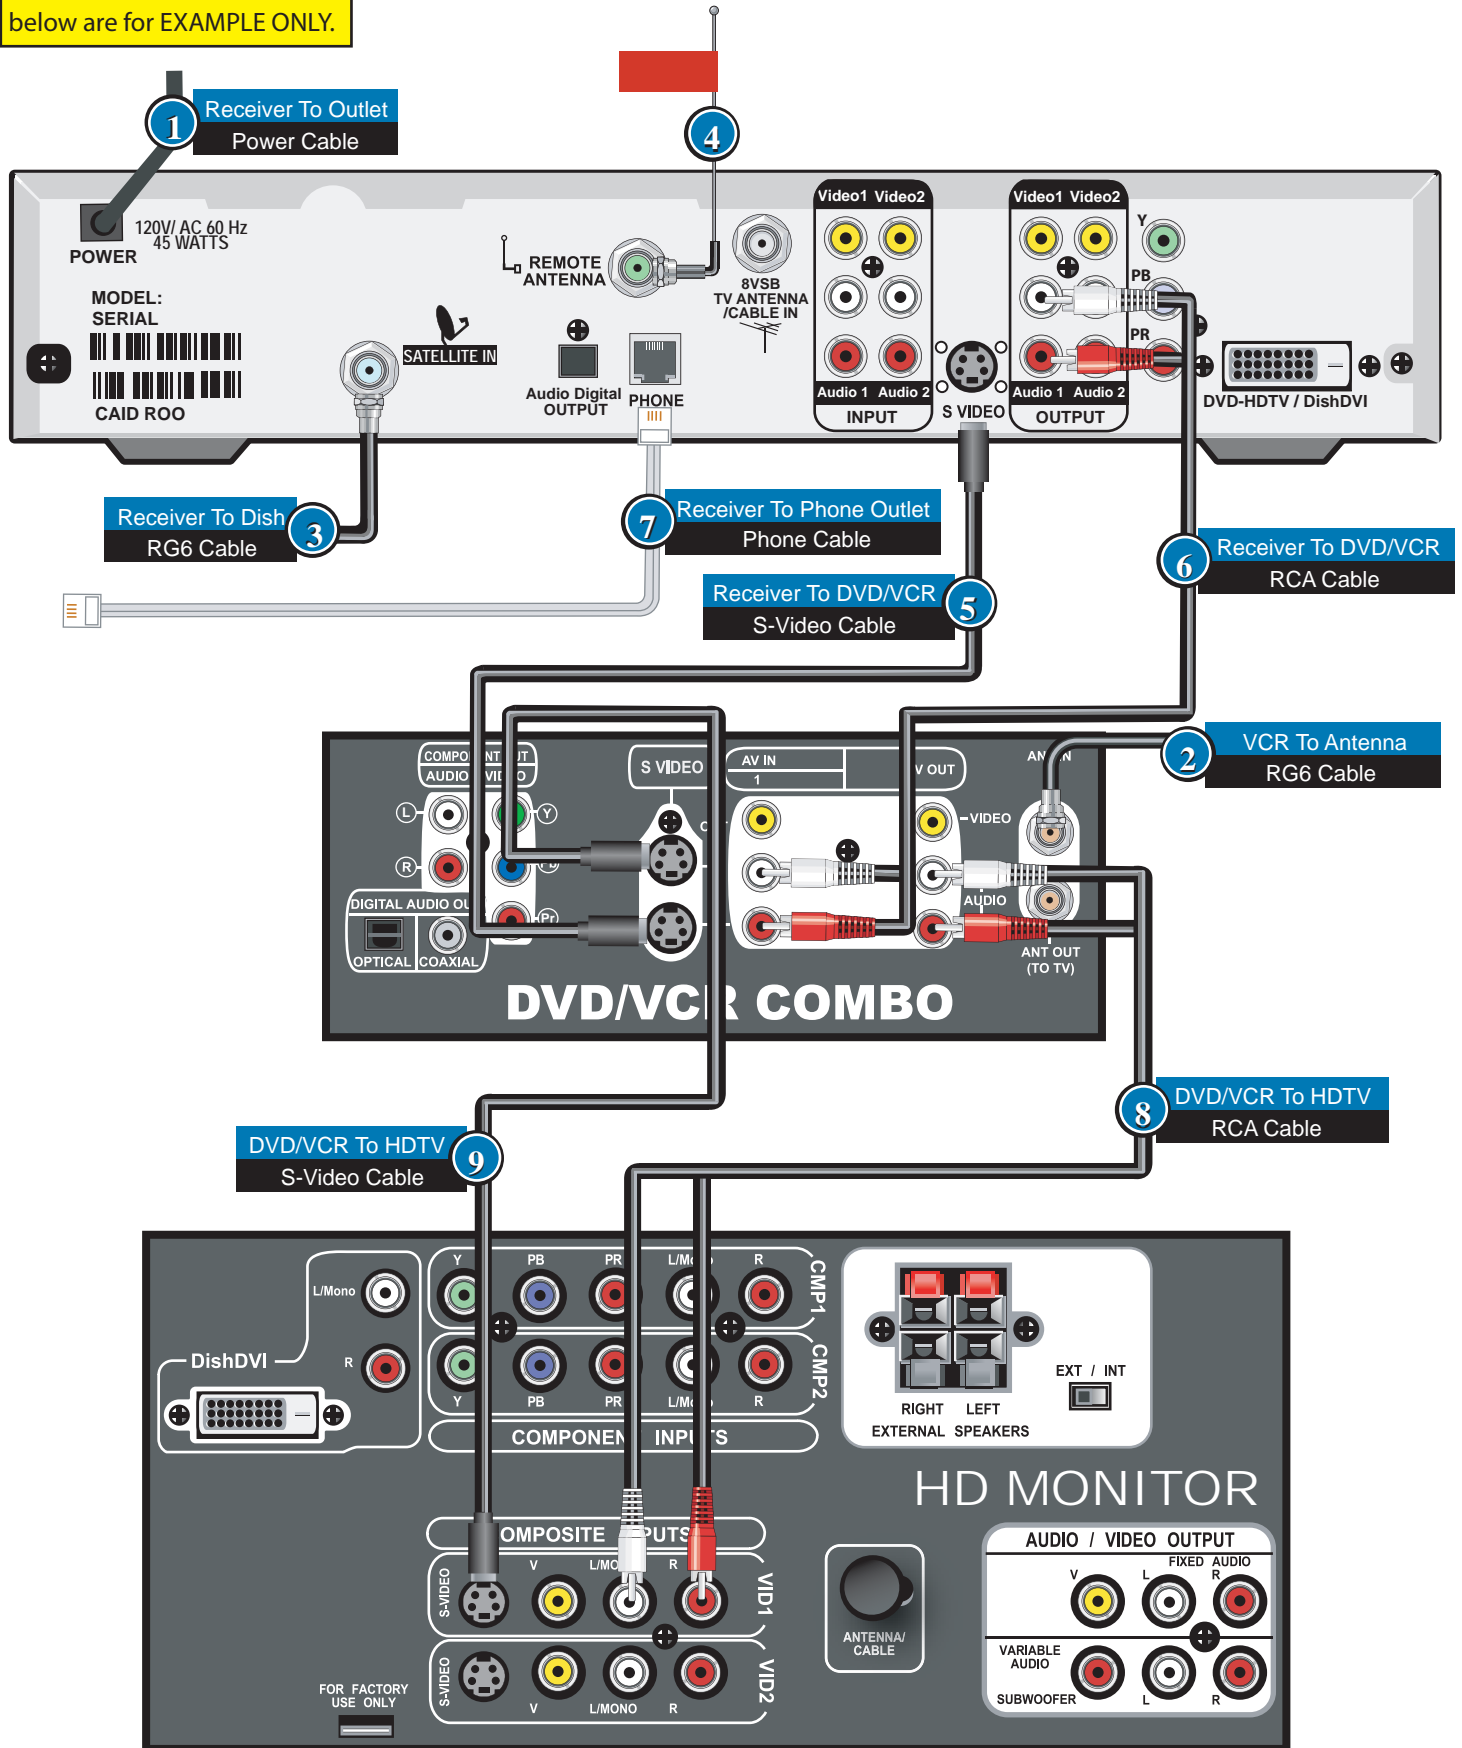

DISH 381 W/ DVD/VCR Combo S-Video Cable Connections

NOTE: The devices shown below are for EXAMPLE ONLY.

NOTE: You may need to tune the HDTV to a special channel to use S-VIDEO. Consult the HDTV user's guide for specific instructions.