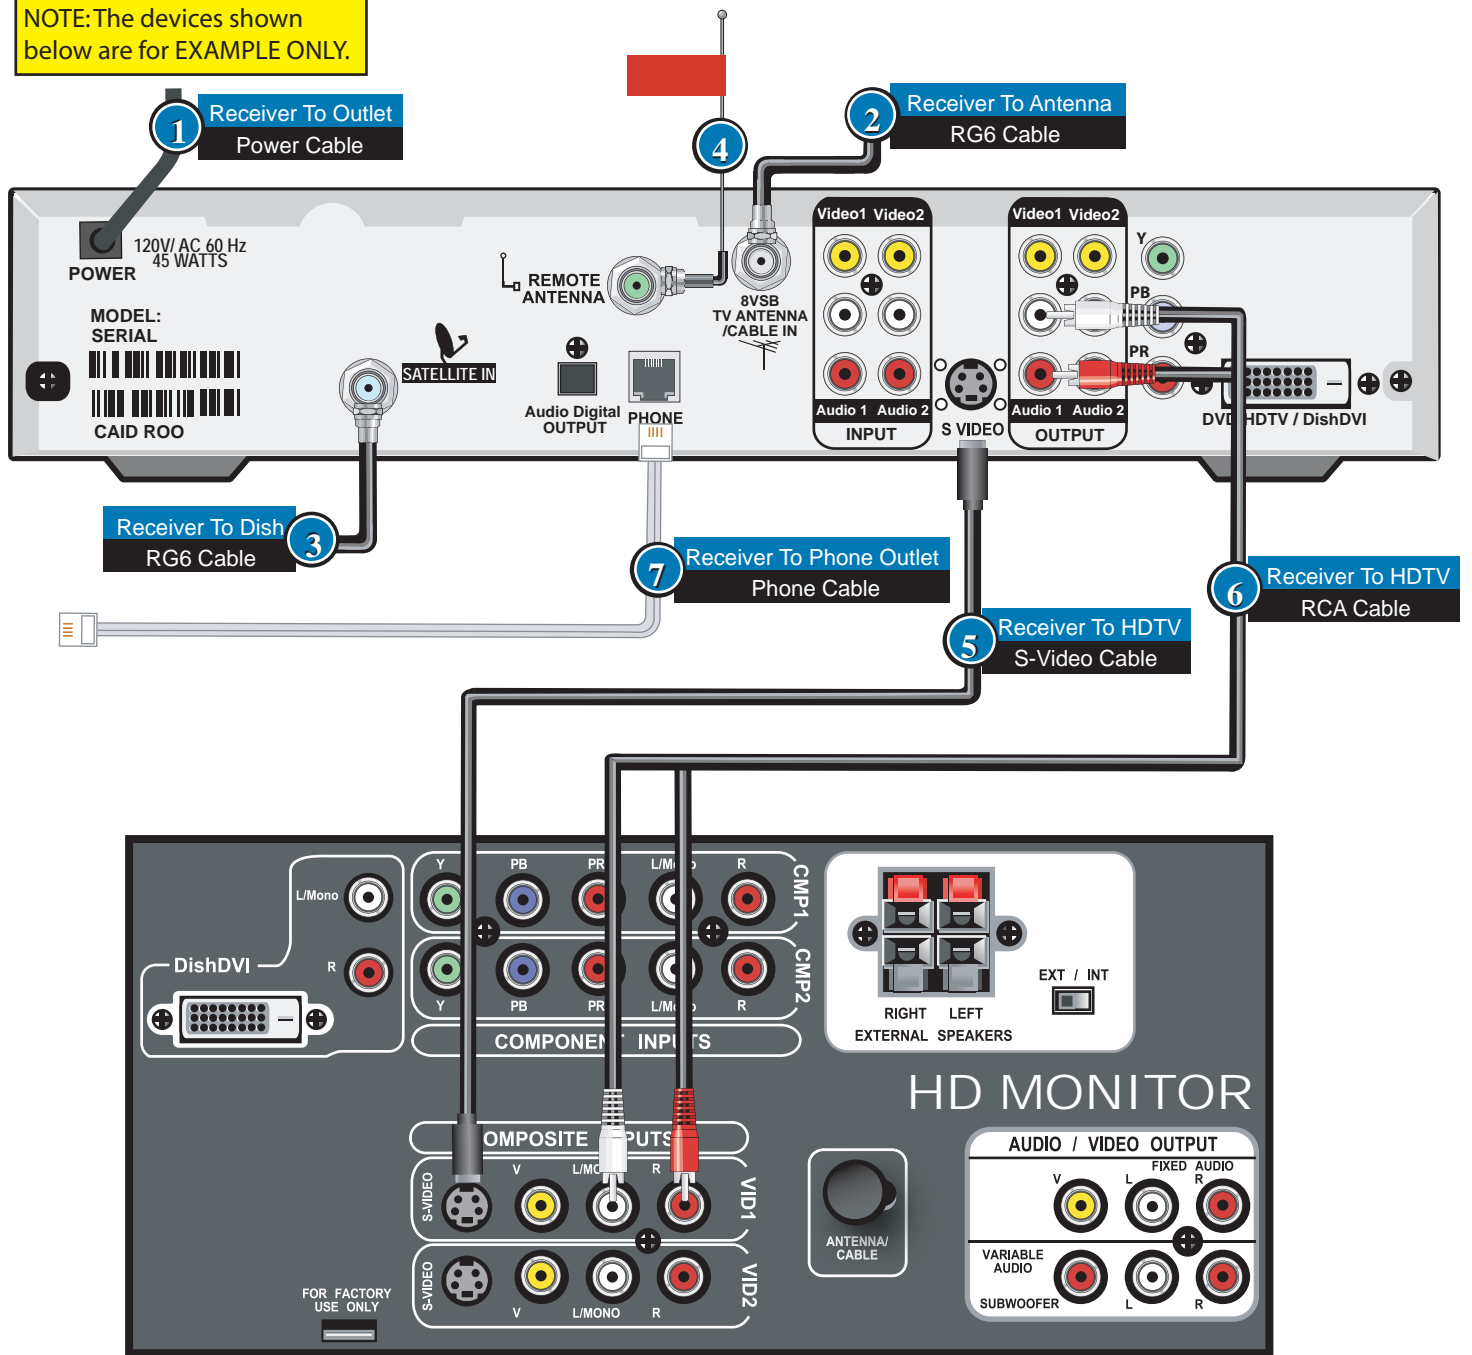

DISH 381 S-Video Cable Connections

NOTE: The devices shown below are for EXAMPLE ONLY.

NOTE:

You may need to tune the HDTV to a special channel to use S-VIDEO. Consult the HDTV user's guide for specific instructions.