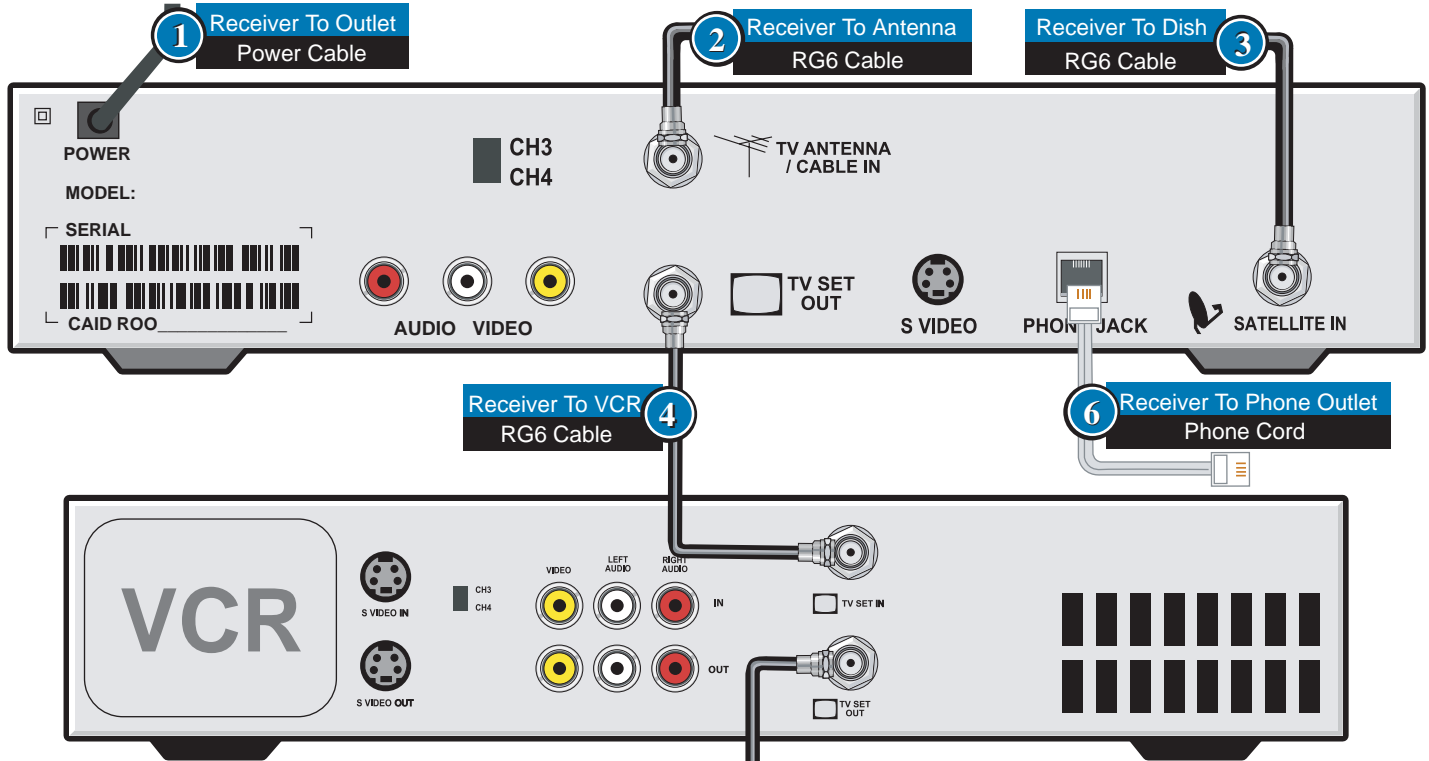

Model 3750 W/VCR Coax Cable Connections

NOTE: The devices shown below are for EXAMPLE ONLY.

NOTE: Keep the VCR tuned to channel 3 or 4 to match the receiver.