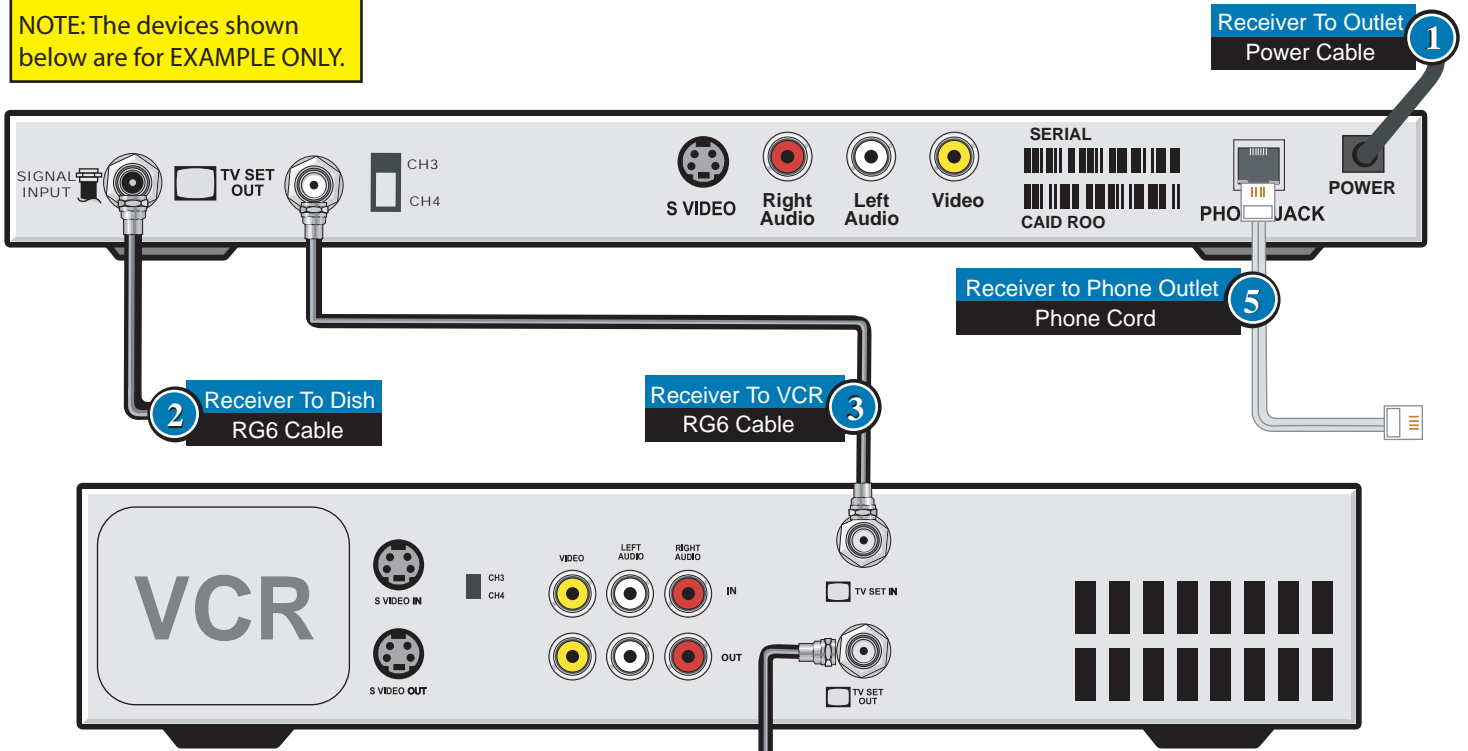

DISH 351 W/VCR Coax Cable Connections

NOTE: The devices shown below are for EXAMPLE ONLY.

NOTE: Keep the VCR tuned to channel 3 or 4 to match the receiver.

VCR To TV
RG6 Cable 4