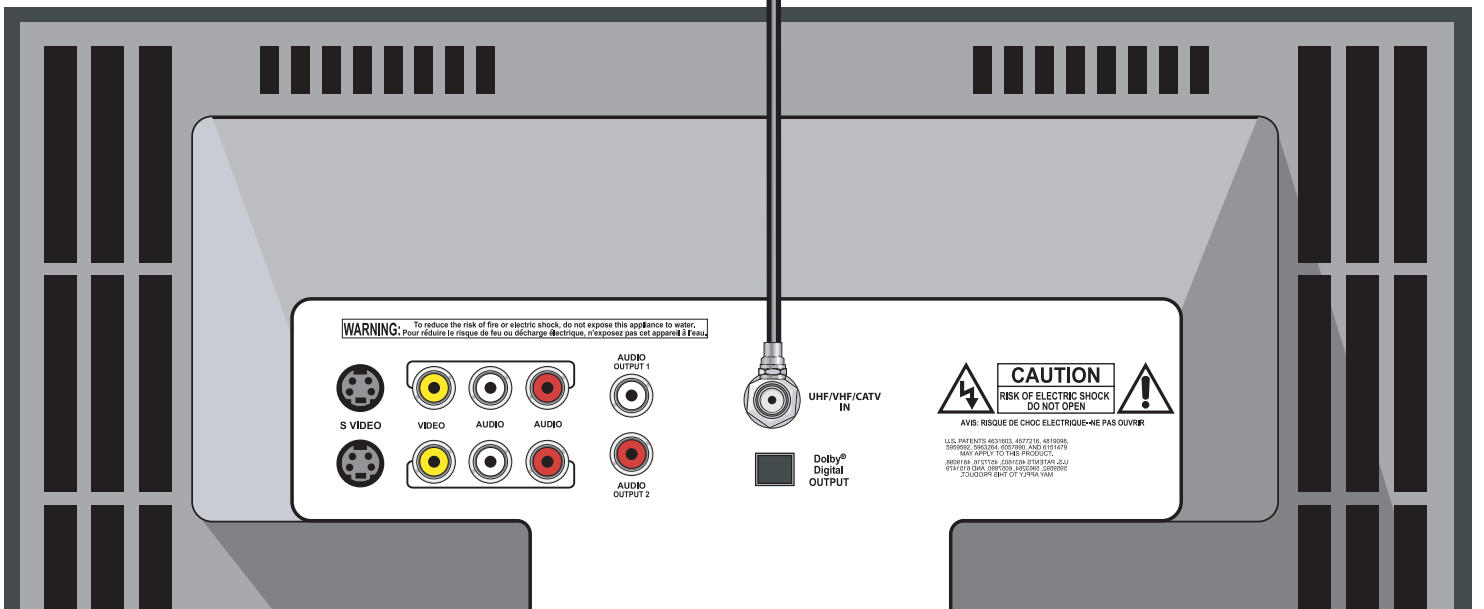

CAUTION
RISK OF ELECTRIC SHOCK
DO NOT OPEN
AVIS: RISQUE DE CHOC ELECTRIQUE-NE PAS OUVRIR

Dolby®
Digital
OUTPUT