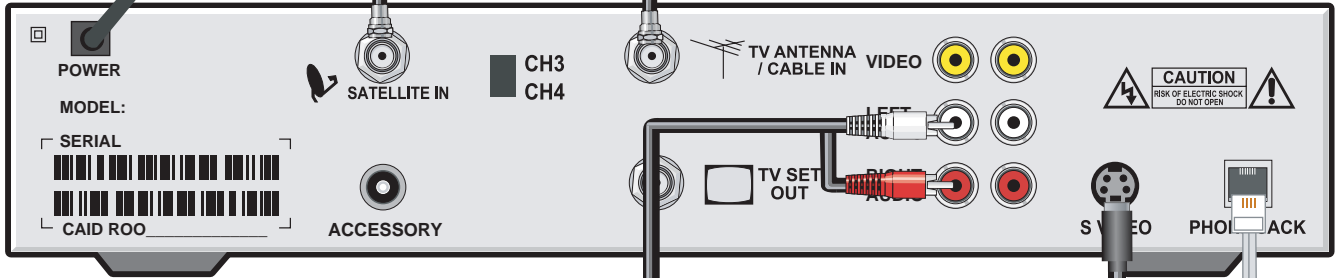

Model 3000 S-Video Cable Connections

NOTE: The devices shown below are for EXAMPLE ONLY.

Receiver To Outlet
Power Cable

1

Receiver To Dish
RG6 Cable

3

Receiver To Antenna
RG6 Cable

2