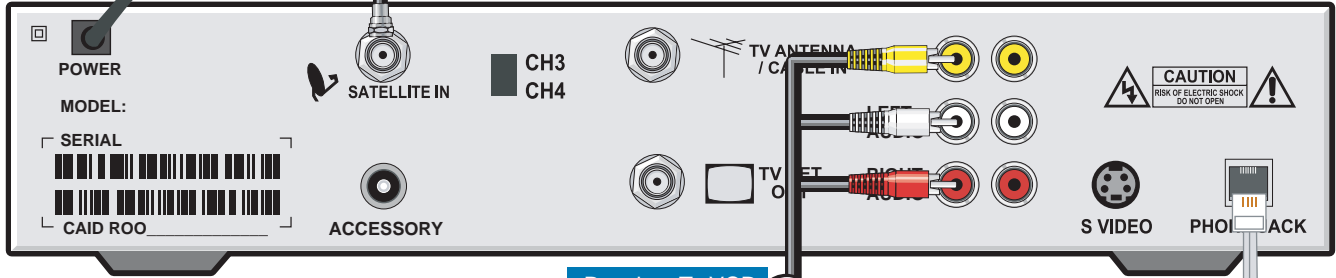

Model 3000 W/VCR RCA Cable Connections

NOTE: The devices shown below are for EXAMPLE ONLY.

Receiver To Outlet
Power Cable

1

Receiver To Dish
RG6 Cable

3

Receiver To VCR
RCA Cable

4