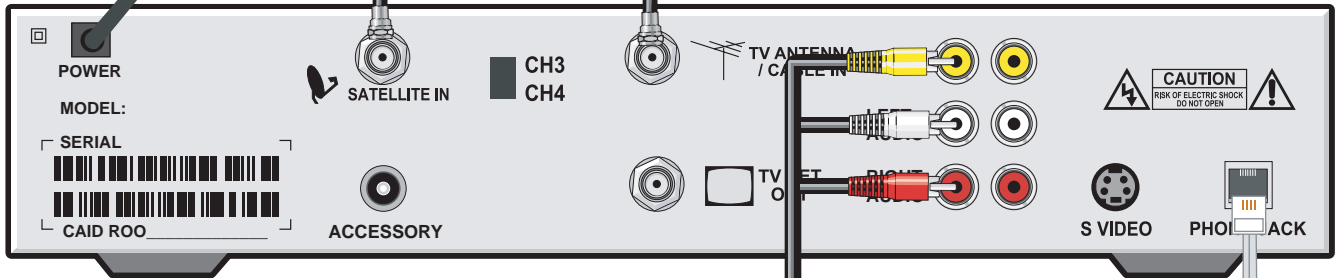

Model 3000 RCA Cable Connections

NOTE: The devices shown below are for EXAMPLE ONLY.

Receiver To Outlet
Power Cable

1

Receiver To Dish
RG6 Cable

3

Receiver To Antenna
RG6 Cable

2

Receiver To TV
RCA Cable

4

Receiver To Phone Outlet
Phone Cord

5