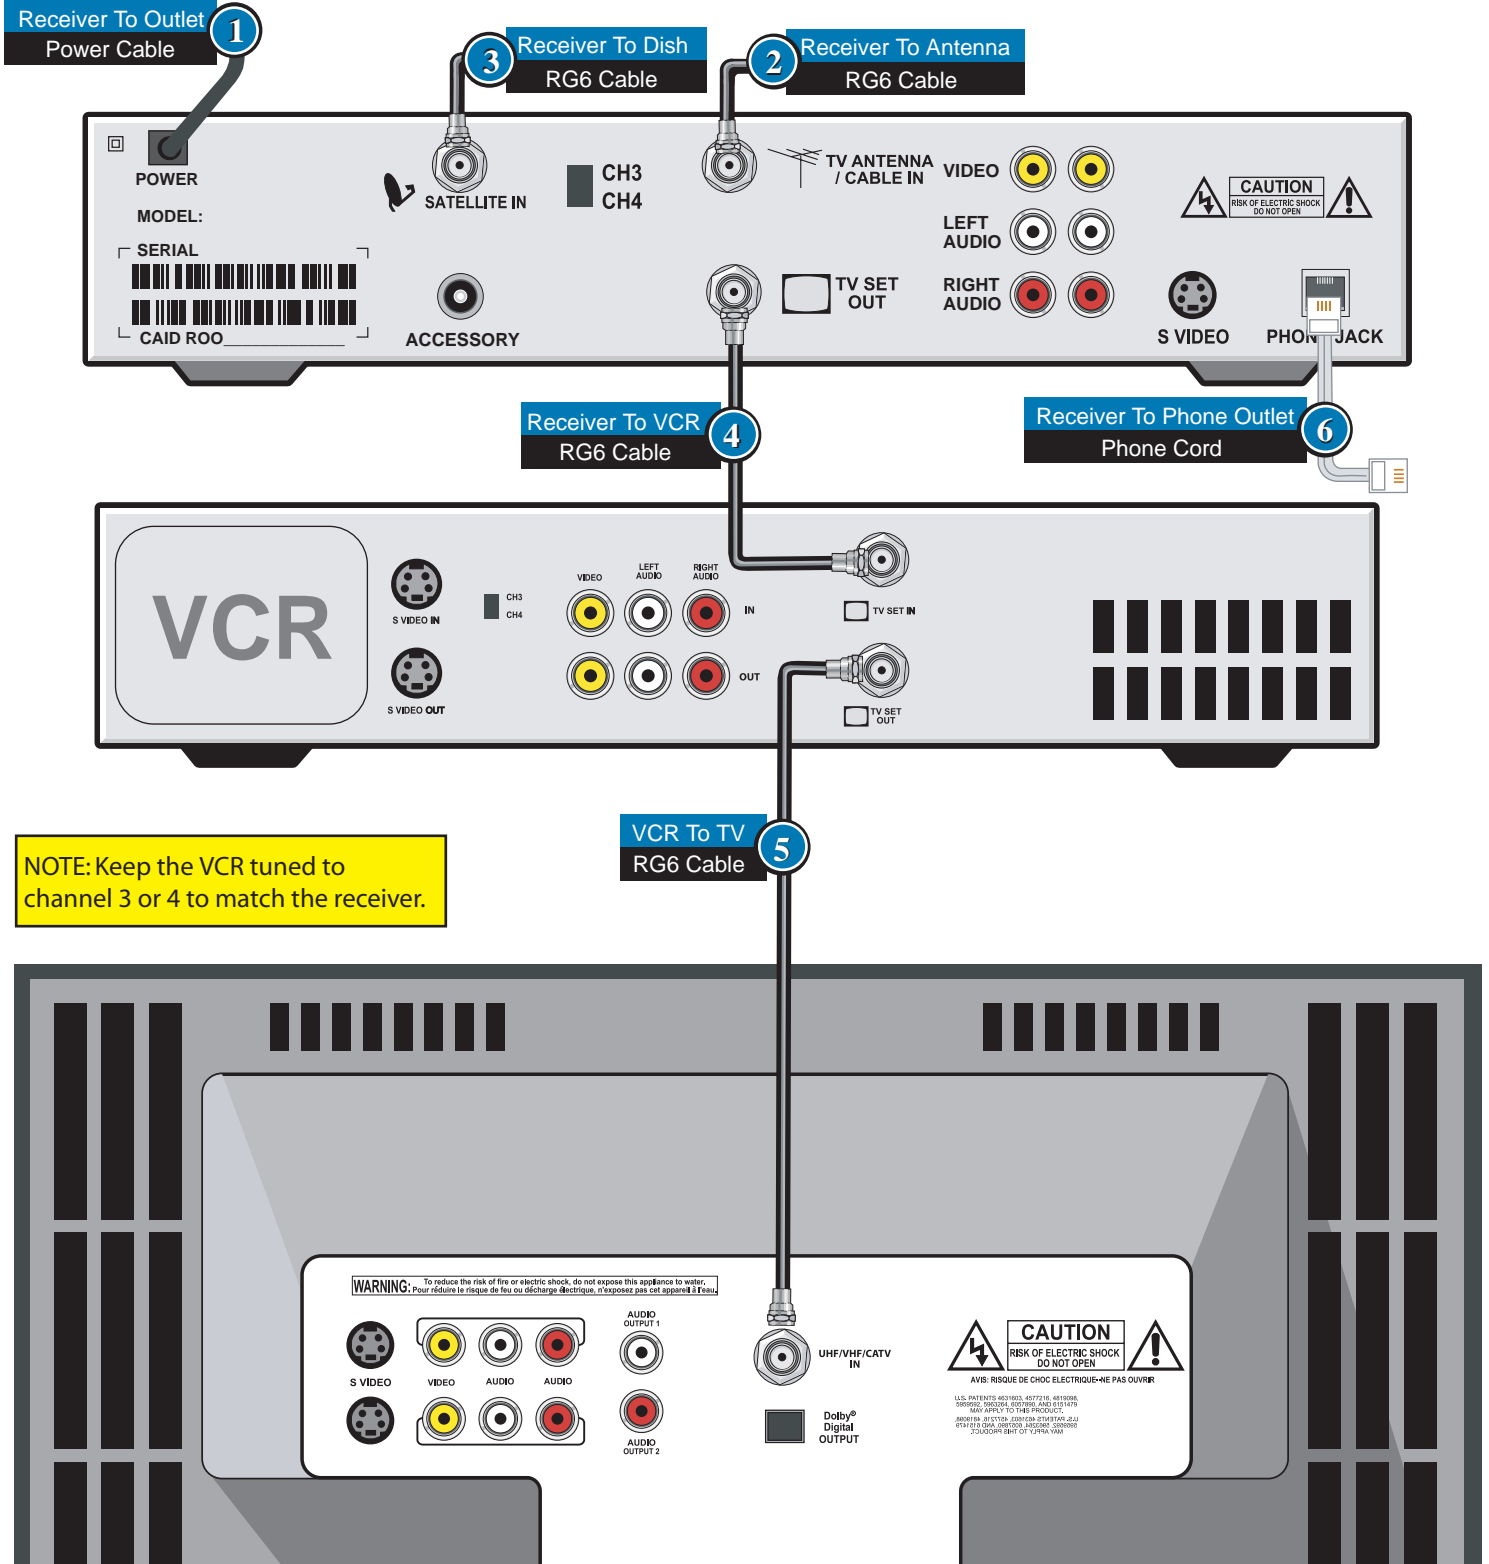

Model 3000 W/VCR Coax Cable Connections

NOTE: The devices shown below are for EXAMPLE ONLY.

NOTE: Keep the VCR tuned to channel 3 or 4 to match the receiver.