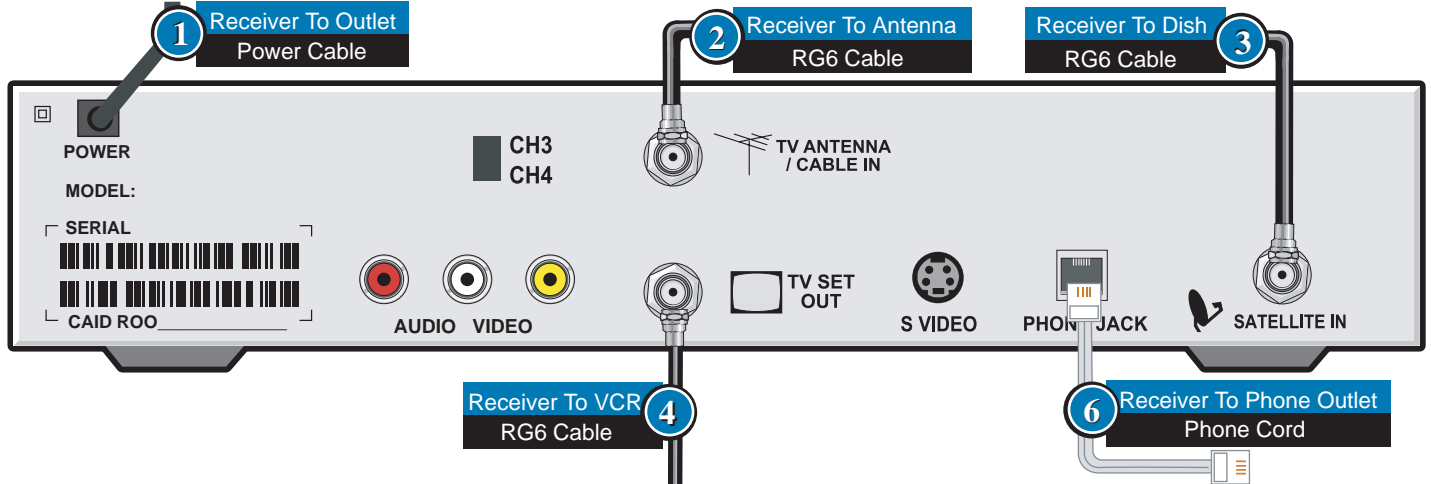

## Model 2700/2800/3700 W/VCR Coax Cable Connections

**NOTE:** The devices shown below are for EXAMPLE ONLY.

**NOTE:** Keep the VCR tuned to channel 3 or 4 to match the receiver.