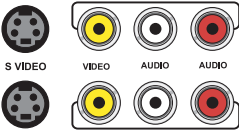

CAUTION
RISK OF ELECTRIC SHOCK
DO NOT OPEN