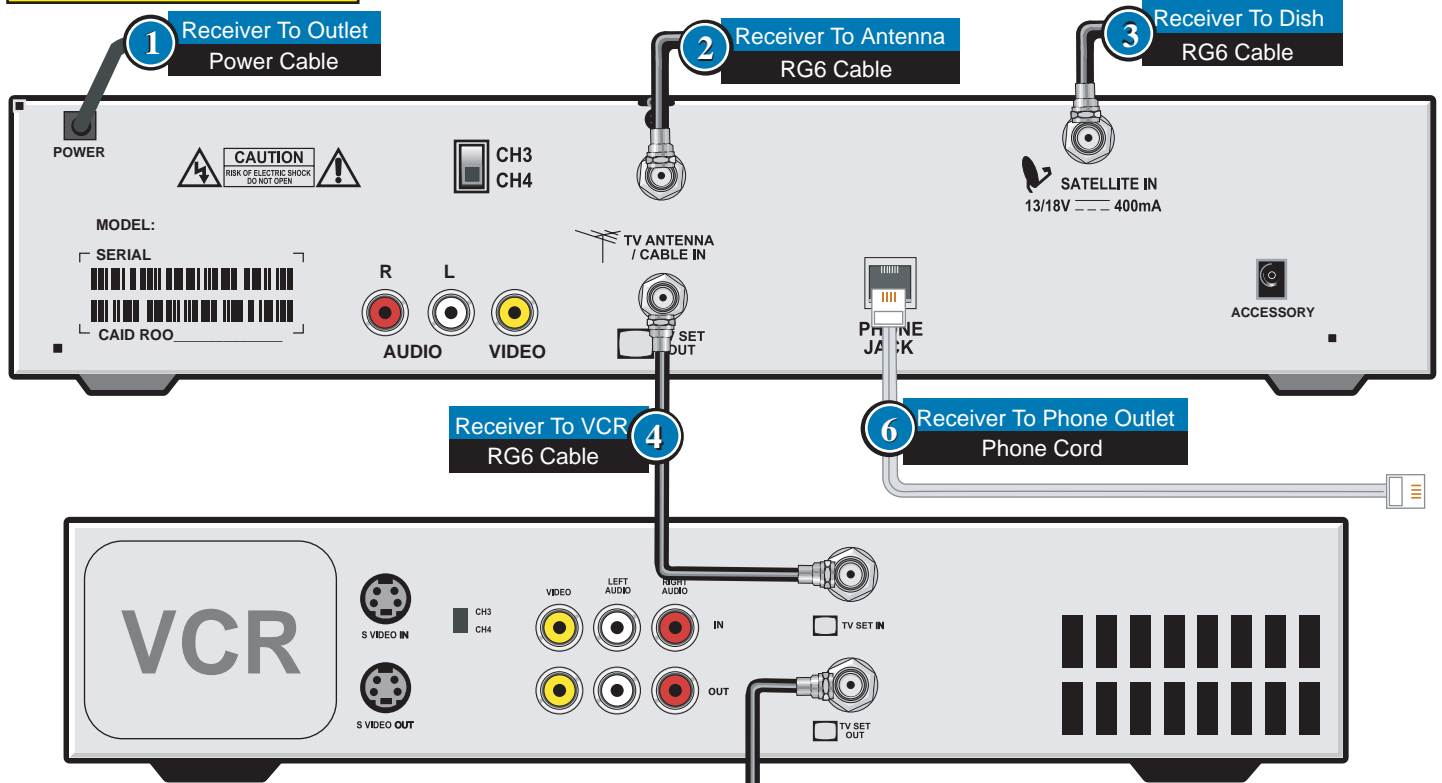

Model 1000 W/VCR Coax Cable Connections

NOTE: The devices shown below are for EXAMPLE ONLY.

NOTE: Keep the VCR tuned to channel 3 or 4 to match the receiver.