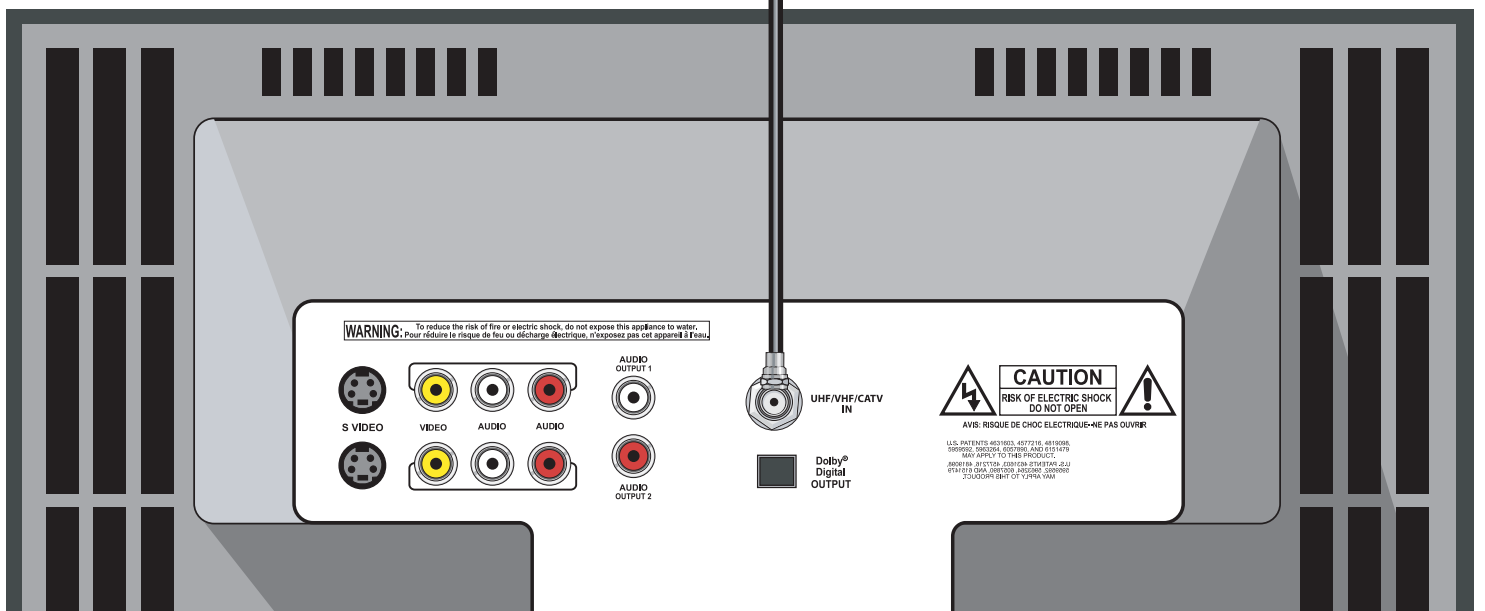

CAUTION
RISK OF ELECTRIC SHOCK
DO NOT OPEN